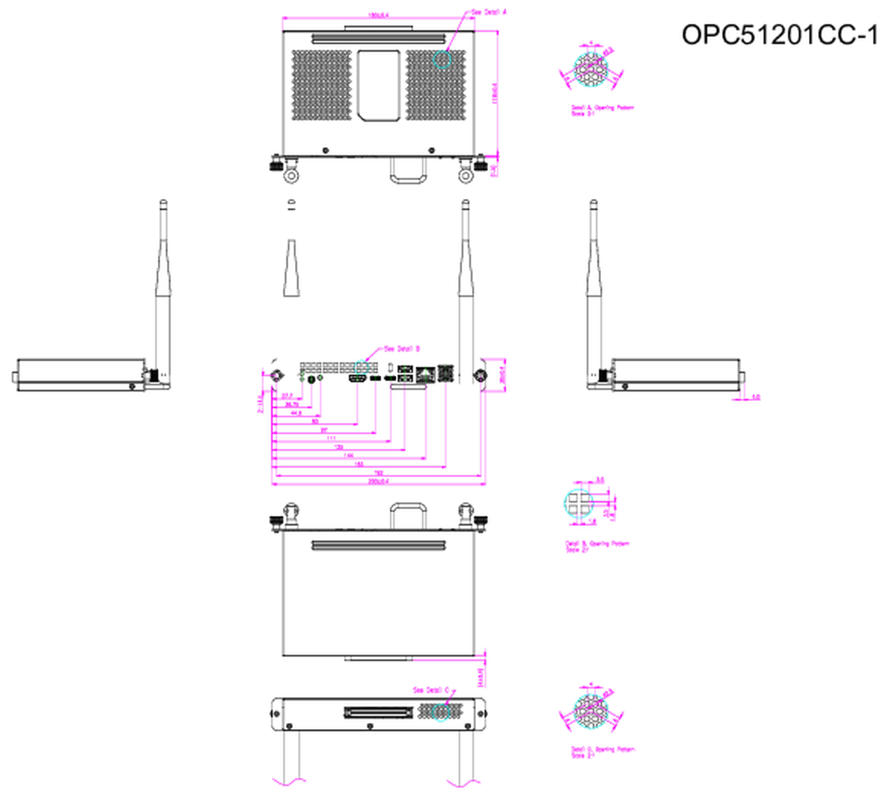

An Intel® i5 OPS slot PC with Windows® 11 which supports 5K (5120x2160) resolution

This mini OPS PC with Intel® Core™ i5 inside turns your iiyama (interactive) large format display into a stand-alone solution. It comes equipped with a powerful Intel® processor with integrated Ultra HD graphics and a fast SSD drive. No hassle with cables and having to mount a PC at the back of the monitor or on a floor lift. The OPC51201CC-1 is also very quiet with a noise level below 34dB at 100% CPU load at 1meter distance. Simply slide in the iiyama OPS slot PC and get started right away.

01 DEVICE

Type	OPS slot PC
CPU	Intel® Core™ i5-1240P, TPM 2.0 (Trusted Platform Module), vPro Essential
RAM	16GB DDR4
SSD	256GB M.2
Graphics	Integrated Intel® Iris® Xe
Chipset	Intel®
Sound card	Integrated High Definition Audio Stereo
Networking	10/100/1000M Adapter
WiFi	802.11 a/b/g/n/ac/ax (M.2 NVME)
Bluetooth	5.3
Operating system	Windows 11 IoT Enterprise
LAN (RJ45)	x1
USB	3.0 x2, 2.0 x2, 3.2 (Type C) x2 (support DP Alt mode)
HDMI Out	x1 (2.0)
Headphone connector	yes
Microphone In	x1 (mic and headset combo)

02 POWER MANAGEMENT

Power usage 95W typical, 0.5W stand by

03 DIMENSIONS / WEIGHT

Product dimensions L x W x H 180 x 119 x 30mm

Weight (without box)	0.75kg
Weight (with box)	0.95kg
EAN code	4948570033188

04 ENVIRONMENTAL CONDITIONS