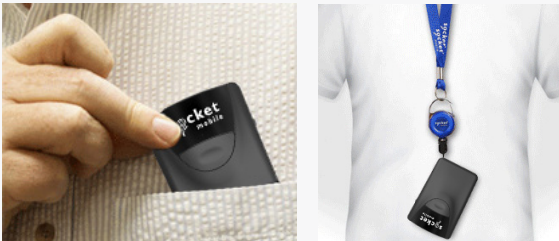

## SOCKETSCAN™ 800 SERIES (FORMERLY SERIES 8) ATTACHABLE

### SMALL, LIGHTWEIGHT AND EASY TO USE

Increase productivity in mobile business applications with the Socket Mobile Bluetooth SocketScan 800 Series.

- **One handed solution** – Ideal for workers who need to keep a hand free to handle merchandise or equipment. Attach securely to phone or phone case with optional Klip Case

- **Thin, small and elegant** – As small as a credit card, the SocketScan 800 Series is thinner than most smartphones and slips easily into a shirt or pants pocket. Wear around neck or attach to belt with lanyard / belt clip for convenient access to scanner (sold separately)

- **Easy to integrate** – The SocketScan 800 Series is compatible with any applications used with our highly popular CHS Series 7 barcode scanners. Application update may be required.