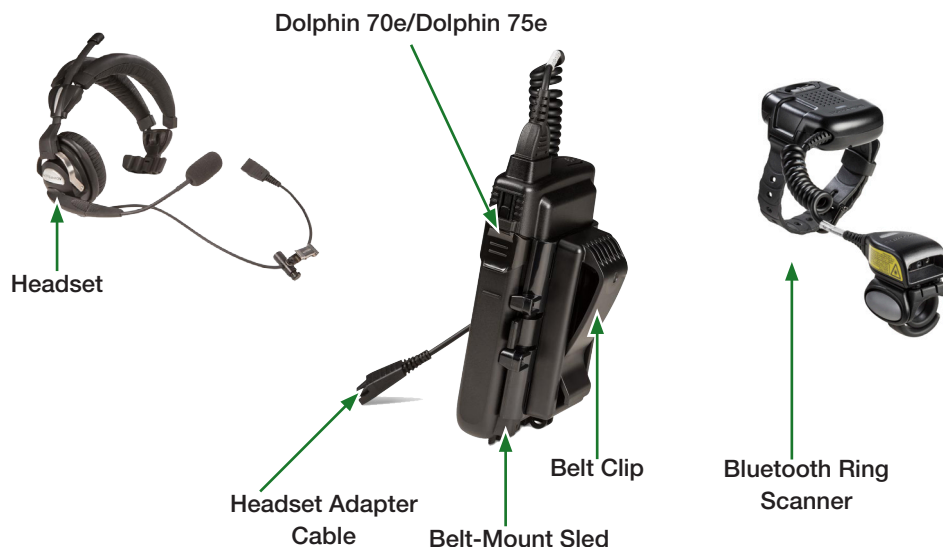

System Component	Options	Product Name	SKU	Note	
Step 1	Choose Mobile Computer	Dolphin 70e Windows Embedded Handheld	Dolphin 70e Black Wireless Mobile	70e-L00-C111SEW	Standard Battery
				70e-L00-C111XEW	Extended Battery
		Dolphin 75e Android	Dolphin 75e Android Wireless Mobile	Any Dolphin 75e Android SKU	All Dolphin 75e Android SKUs will support the Wearable Ring Scanner
	Dolphin 75e Windows	Dolphin 75e Windows Wireless Mobile	Any Dolphin 75e Windows SKU	All Dolphin 75e Windows SKUs will support the Wearable Ring Scanner	
Step 2	Order Belt-Mount Sled	Belt-Mount Sled	HWC-ARM MOUNT SLED	Recommend one per Dolphin 70e	
Step 3	Order Belt Clip	Belt Clip	HWC-ARM BAND	Recommend one per sled or one per user	
Step 4	Order Charger	USA	Quad Charger - US	COMMON-QC-1	Recommend one per four batteries
		Europe	Quad Charger - EU	COMMON-QC-2	Recommend one per four batteries
Step 5 (Optional)	Order an Extra Battery to Cover Multiple Shifts	Standard Battery	Standard Battery Pack for Dolphin 70e	BAT-STANDARD-02	
		Extended Battery	Extended Battery Pack for Dolphin 70e	BAT-EXTENDED-02	
Step 6	Order Headset and Accessories if Voice Applications Are Supported	Choose a Headset	Single-Ear Lightweight Headset	LWH330	
			Single-Ear Rugged Headset	RH750	
			Dual-Ear Rugged Headset	RH770	
		Order Headset Cable	Headset Cable	HWC-HEADSET CABLE	
Step 7 (Optional)	Choose Scanners and Accessories if Scanning is Required	Bluetooth	2D Bluetooth Ring Scanner with battery and strap	8750100RINGSCR	
			Spare Battery for Bluetooth Ring Scanner	50129434-001FRE	Recommended one per computer for multi-shift operations
			8-Bay Charger - US Version	8650377CHARGER	Recommend one per eight batteries
			8-Bay Charger - Worldwide Version	8650378CHARGER	Recommend one per eight batteries