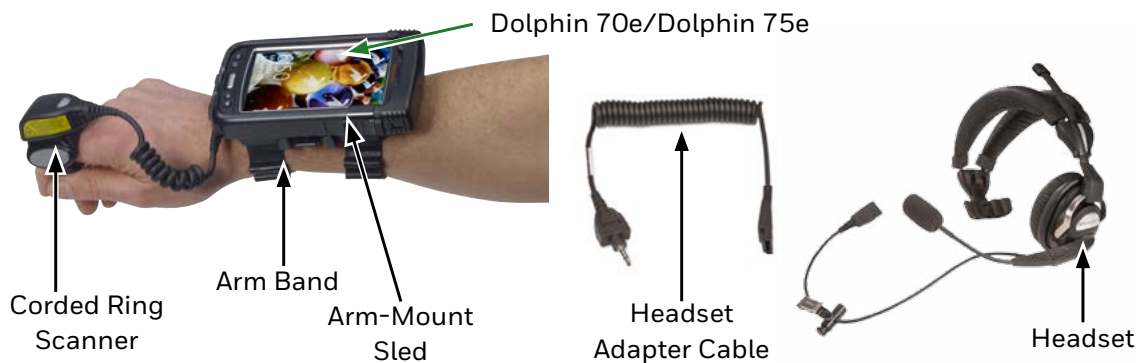

Total Wearable Solution Ordering Guide

Step 7 (Optional)	Order Headset and Accessories if Voice Applications are Supported	Choose a Headset	Single-Ear Lightweight Headset	LWH330	
			Single-Ear Rugged Headset	RH750	
			Dual-Ear Rugged Headset	RH770	
		Order Headset Cable	Headset Cable	HWC-HEADSET CABLE	
		Order Audio End Cap	Audio End Cap	HWC-END CAP AUDIO	Will replace the included no-audio end cap
Step 8 (Optional)	Choose Scanners and Accessories if Scanning is Required	Corded	Corded 2D Imager Ring Scanner	8620903RINGSCNR	
			2D Ring Scanner with Bluetooth and battery and strap	8670100RINGSCR	
		Bluetooth	Spare Battery for Ring Scanner with Bluetooth	50129434-001FRE	Recommended one per computer for multi-shift operations
			8-Bay Charger - US Version	8650377CHARGER	Recommended one per eight batteries
			8-Bay Charger - Worldwide Version	8650378CHARGER	Recommended one per eight batteries

Wrist Mount