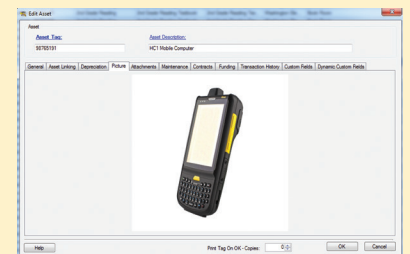

▶ Attach photos or documents to an asset record for quick reference