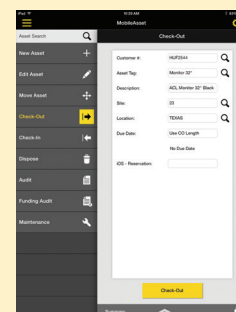

- Easy-to-navigate design