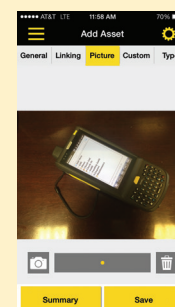

**Features:**

- ▶ Create new assets, locations, employees, and more
- ▶ Check assets in or out
- ▶ Capture signatures during asset check-out and check-in
- ▶ Move, edit, or dispose an asset
- ▶ Record asset maintenance
- ▶ Attach pictures to new assets or to maintenance records
- ▶ Pin asset fields to speed transactions
- ▶ Complete an asset audit by location or by funding source
- ▶ Print receipts or asset tags via Bluetooth or Network connection

**Benefits:**

- ▶ Use your existing iPhone, iPad, or Android device
- ▶ Manage your assets on-the-go
- ▶ Update your database by syncing anywhere you have a network or cellular connection

MobileAsset Mobile License  
 Non-Wasp Device/iOS/Android • Part Number: **633808927592**

- ▶ Sign in and sign out assets

- ▶ Easy-to-navigate design

- ▶ Take pictures for easy reference