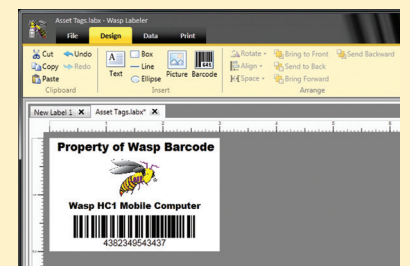

MobileAsset offers advanced asset management features in an intuitive, easy-to-use interface with the ability to design the program's dashboard to display important notifications, charts & graphs, or abbreviated lists. Built-in tools like the Import Wizard make it effortless to import asset data from external sources. MobileAsset's integrated barcode labelling software allows you to design standard or customised asset tags quickly and conveniently. Instantly accessible management reports keep the data you need at your fingertips – from asset maintenance and audit history to check-out records and depreciation.

▶ Navigate MobileAsset using the intuitively-designed interface

▶ Attach photos or documents to an asset record for quick reference

▶ Includes full version of WaspLabeler

Rely on MobileAsset to help you manage your organisation's assets with ease.