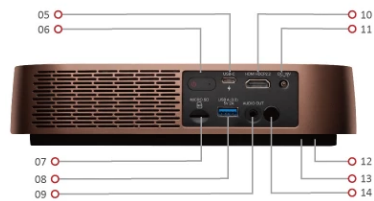

Key Features

- Native 1080p Full HD resolution for captivating details
- Cinema SuperColor+™ Technology with 125% Rec.709
- Compact size with the ability to be powered by a power bank
- Dual integrated theater-level Harman Kardon speakers
- Mirroring from smartphones for presentations and entertainment

Product Description

The M2 is a Full HD smart portable LED projector that delivers instant fun at the push of a button. Setup is effortless thanks to its instant autofocus and advanced auto keystone capabilities. Its ultra-light portable design allows you to take the cinema experience wherever you go. Experience crystal clear visuals in Full HD resolution and cinematic colours covering 125% Rec.709 supported by ViewSonic’s industry-leading 2nd generation LED technology. With 1200 LED Lumens, the M2 combines pixel-perfect images with exceptional sound quality through integrated dual speakers by Harman Kardon. Equipped with smart Wi-Fi and Bluetooth connectivity, it enables wireless casting from smart devices, built-in content streaming, and audio amplification, it also came with a USB-C port for direct single-cable streaming from Nintendo® Switch for an even easier set up and use.

Visit Us

www.viewsonic.com

SPECIFICATION

Native Resolution:	1920x1080
Brightness:	1200 LED Lumens
Contrast Ratio:	3000000:1
Display Colour:	1.07 Billion Colours
Light Source Type:	LED
Light Source Life (Normal):	up to 30000
Lamp Watt:	RGBB LED
Lens:	F=1.7, f=9.251mm
Projection Offset:	100%+/-5%
Throw Ratio:	1.23
Optical Zoom:	Fixed
Image Size:	24
Throw Distance:	0.65m-2.72m, (80
Keystone:	H:+/-30° , V:+/-40°
Audible Noise (Normal):	26dB
Audible Noise (Eco):	24dB
Local Storage:	Total 16GB , (10GB available storage)
Input Lag:	125ms
Resolution Support:	VGA(640 x 480) to , 4K(3840 x 2160)
HDTV Compatibility:	480i, 480p, 576i, 576p, 720p, 1080i, 1080p, 2160P
Horizontal Frequency:	30K-97KHz
Vertical Scan Rate:	24-120Hz