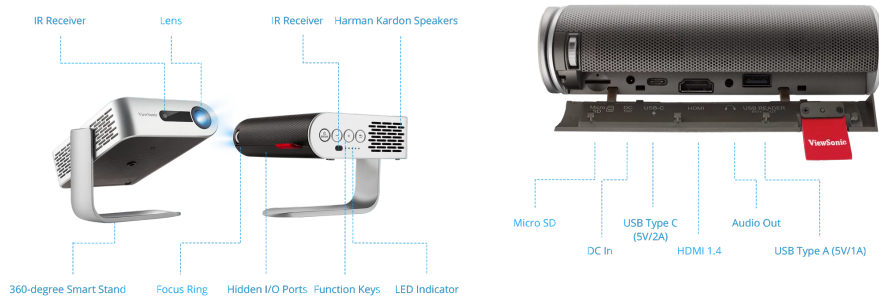

## Key Features

- Smart Wi-Fi & Bluetooth connectivity
- 360° Smart stand that allows for ceiling projection
- Integrated stereo Harman Kardon speakers
- Cinema SuperColor+™ Technology with 125% Rec.709
- Advanced LED light source with a 30,000-hour lifespan

## Product Description

The ViewSonic M1+ is an iF award-winning, smart ultra-portable LED projector that can deliver a convenient, enjoyable entertainment experience anywhere it goes. With a built-in battery, 300 LED Lumens and LED light source with up to 30,000 hours of lifespan, all packaged into less than 1 kg, the M1+ can deliver years of multimedia entertainment wherever it goes – from room to room, both inside and outdoors. Its smart stand enables simple 360-degree setup while doubling as a lens cover. Once the lens is uncovered, the projector automatically powers on to full brightness for instant entertainment. Stereo Harman Kardon speakers provide room-filling sound for an amplified experience, while more flexible audio needs can be achieved via Bluetooth. Integrated Wi-Fi connectivity makes streaming easier than ever – both wireless casting from smart devices and built-in content streaming is possible.

Visit Us

[www.viewsonic.com](http://www.viewsonic.com)

**SPECIFICATION**

Native Resolution:	854x480
Brightness:	300 (LED Lumens)
Contrast Ratio:	120000:1
Display Color:	1.07 Billion Colors
Light Source Type:	LED
Light Source Life (hours) with Normal Mode:	up to 30000
Lamp Watt:	RGB LED
Lens:	F=1.7, f=5.5mm
Projection Offset:	100%+/-5%
Throw Ratio:	1.2
Image Size:	24
Throw Distance:	0.64m-2.66m (38
Keystone:	+/- 40° (V)
Optical Zoom:	Fixed
Audible Noise (Normal):	26dB
Audible Noise (Eco):	25dB
Local Storage:	Total 16GB , (12GB available storage)
Input Lag:	33 ms
Resolution Support:	VGA(640 x 480) to FullHD(1920 x 1080)
HDTV Compatibility:	480i, 480p, 576i, 576p, 720p, 1080i, 1080p
Horizontal Frequency:	15h-135kHz
Vertical Scan Rate:	23-120Hz