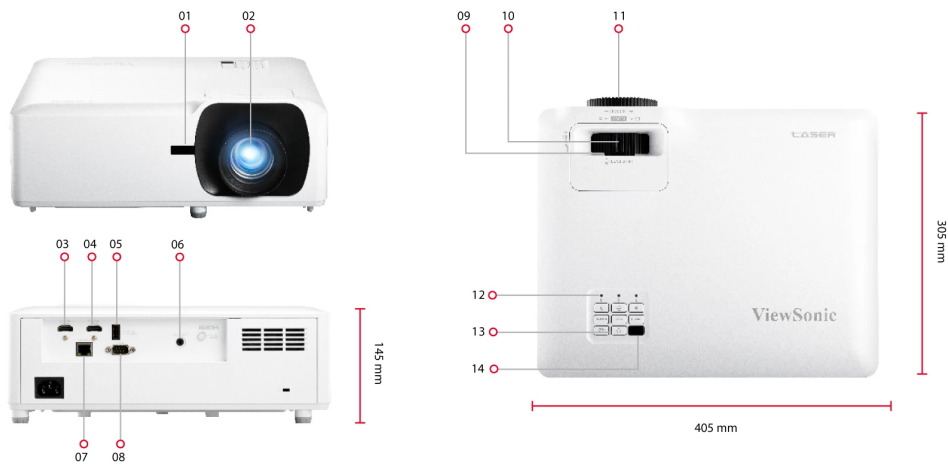

1. Front IR
2. Lens
3. HDMI 1.4/HDCP 1.4
4. HDMI 2.0/HDCP 2.2
5. USB-A (5V/2A, Service)
6. Lens
7. Audio Out
8. Rj45 (LAN Control)
9. RS232
10. Zoom Ring
11. Focus Ring
12. LED Indicator
13. Keypad
14. IR

Visit Us www.viewsonic.com

SPECIFICATION

Native Resolution:	1920x1080
DMD Type:	DC3
Brightness:	5000 (ANSI Lumens)
Contrast Ratio:	3000000:1
Display Colour:	1.07 Billion Colours
Light Source Type:	Laser Phosphor
Light Source Life (hours) with Normal Mode:	20000
Light Source Life (hours) with SuperEco Mode:	30000 (Eco)
Lens:	F=2.5-3.26, f=20.911-32.62mm
Projection Offset:	136%+/-5%
Throw Ratio:	1.4~2.24
Optical Zoom:	1.6X
Digital Zoom:	0.8x-2.0x
Image Size:	30"-300"
Throw Distance:	0.93-14.88m (100"@3.10m)
Keystone:	H: +/-30° , V: +/-30°
Lens Shift V. Range:	+0%, -18%
Audible Noise (Normal):	34dB
Audible Noise (Eco):	31dB
Input Lag:	49.9ms
Resolution Support:	VGA(640 x 480) to 4K UHD(3840 x 2160)
HDTV Compatibility:	480i, 480p, 576i, 576p, 720p, 1080i, 1080p, 4K UHD
Horizontal Frequency:	15K-102KHz
Vertical Scan Rate:	23-120Hz
INPUT	
HDMI:	2 (HDMI 2.0/ HDCP 2.2 HDMI 1.4/ HDCP 1.4)
OUTPUT	
Audio-out (3.5mm):	1
Speaker:	15W x2
USB Type A (Power):	1 (5V/1.5A)
CONTROL	
RS232 (DB 9-pin male):	1
RJ45 (LAN control):	1
USB Type A (Services):	1 (share with USB A Output)

OTHERS

Power Supply Voltage:	100-240V+/- 10%, 50/60Hz (AC in)
Power Consumption:	Normal: 245W Standby: <0.5W
Operating Temperature:	0~40°C
Carton:	Brown
Net Weight:	4.5kg
Gross Weight:	6.6kg
Dimensions (WxDxH) with Adjustment Foot:	337x265x131.5mm
Packing Dimensions:	496x195x387mm
OSD Language:	English, French, German, Spanish, Italian, Portuguese, Dutch, Swedish, Finnish, Greek, Norwegian/Danish, Polish, Russian, Simplified_Chinese, Traditional_Chinese, Korean, Arabic, Japanese, Thai, Hungarian, Czechoslovak, Turkish, Farsi, Vietnamese, Indonesian, Romanian, Slovakian, total 27 languages
User Guide Language:	English, S-Chinese, T-Chinese, Indonesian, Finish, French, German, Italian, Japanese, Korean, Polish, Portuguese, Russian, Spanish, Swedish, Turkish, Arabic, Czech, Thai, Vietnamese, total 20 languages

STANDARD ACCESSORY

Power Cord:	1
Remote Control:	1
QSG:	Yes
Warranty Card:	Yes (CN Only)

OPTIONAL ACCESSORY

Wall/Ceiling Mount:	PJ-WMK-007