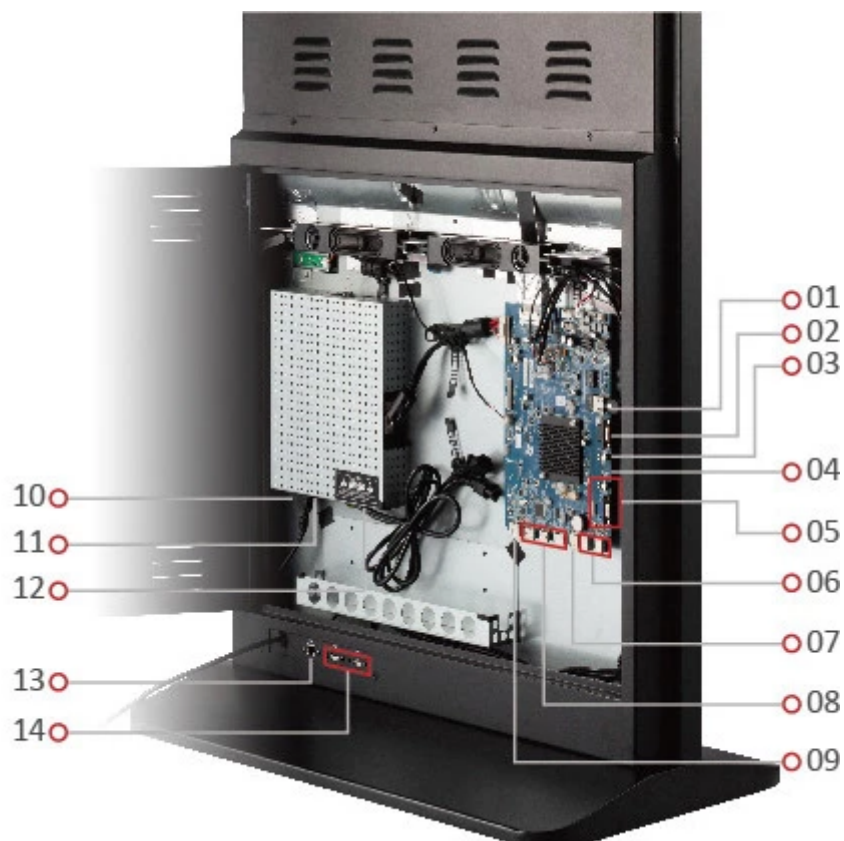

EPOSTER

EP5542T

Key Features

- 3840 x 2160 4K resolution
- Infrared 10-point touch
- Embedded media player and 16GB storage
- USB multimedia playback
- Remote settings

Product Description

The ViewSonic EP5542T is a 10-point interactive 55" all-in-one free-standing digital ePoster kiosk with a sleek, slim design. Great for grabbing attention in busy, high-traffic areas, the EP5542T comes with a scratch-proof tempered glass faceplate for added durability. Featuring 4K resolution, 178°/178° wide-angle viewing, and dual 10W stereo speakers, the EP5542T delivers customized multimedia messaging with vivid clarity. Photo and video files can be played back using the embedded ARM media player and 16GB of internal memory, or add your own media player using the convenient media player cradle inside the lockable security door. It has build-in media playback software, as well as compatibility with ProAV control systems, make for easy management of multiple displays.

- | | |
|--------------|-------------------|
| 1. RS-232C | 9. DP In |
| 3. Audio In | 10. AC In |
| 4. S/PDIF | 11. Power Swithch |
| 5. PC In | 12. AC Out |
| 6. Touch Out | 13. RJ45 |
| 7. USB 2.0 | 14. USB x2 |

Visit Us www.viewsonic.com

DISPLAY

Panel Size:	55"
Type/Tech:	TFT LCD (VA type,DLED Backlight)
Display Area (mm):	1209.6 (H) * 680.4 (V)
Aspect Ratio:	9:16
Native Resolution:	2160 x 3840
Colors:	1.07B
Brightness:	450 nits (typ.)
Contrast Ratio:	1300:1 (typ.)
Response Time:	9 ms (typ. G to G)
Viewing Angles:	H = 178, V = 178 typ.
Backlight Life:	30,000 Hours Typ.
Surface Treatment:	7H Tempered Glass
Orientation:	Portrait

TOUCH

Type/ Tech:	IR Recognition
Touch Resolution:	32768 x 32768
Touch Point:	10 Points

INPUT

HDMI:	(2.0) x 3
RGB / VGA:	x1
DisplayPort:	(1.2) x 1
Audio:	x1 PC audio(3.5 mm)
RS232:	x1

OUTPUT

Audio:	x1 (Earphone out)
SPDIF:	x1