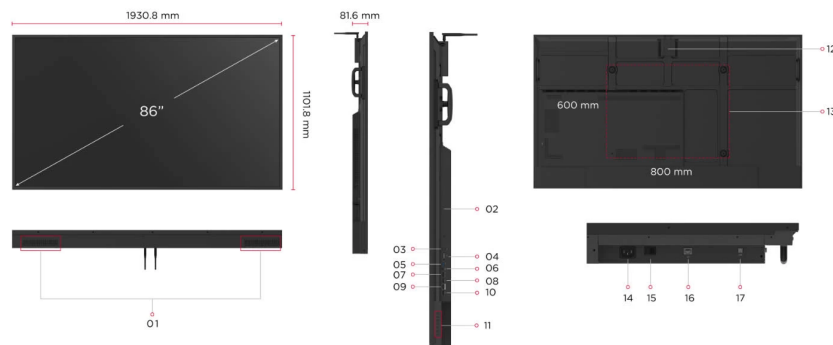

1. Speaker	8. HDMI 2	15. Power Switch
2. OPS Slot	9. HDMI OUT	16. LAN
3. USB 2.0	10. HDMI 3	17. SPDIF
4. RS-232	11. Control Panel	
5. USB 3.0	12. WiFi Slot	
6. USB-C	13. VESA® Wall Mount (800x600mm)	
7. HDMI 1(ARC)	14. AC IN