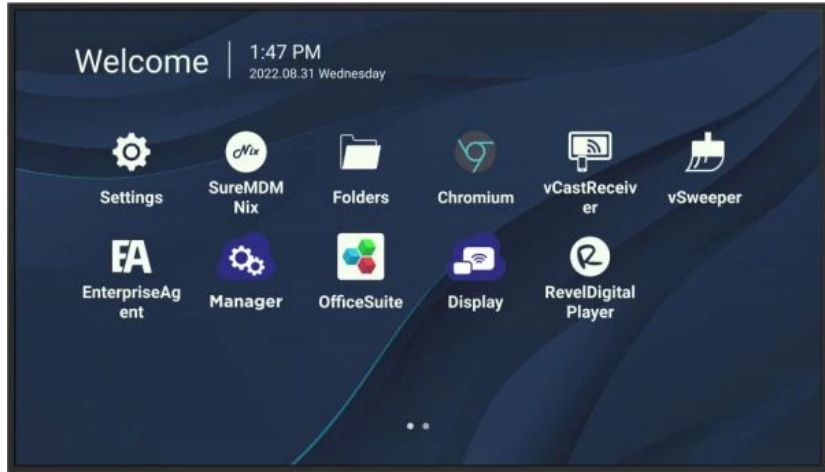

COMMERCIAL DISPLAY CDE8630

Key Features

- Wireless presentation for upgraded efficiency
- Single cable via USB-C with 65W power delivery
- 24/7 Sustainable video playback for continuous communication
- Remote device management with myViewBoard Manager
- ProAV compatibility with Crestron, Extron, and AMX

Product Description

With stunning 4K Ultra HD resolution, high brightness, and landscape and portrait modes, the CDE30 Series offers continuous and sustainable 24/7 display for both corporate and campus communication. Purpose-engineered for ease of use, the display is equipped with a Quad Core SoC to run multiple operations seamlessly, and its USB-C one-cable solution sorts for effortless connection with external devices. Designed for easy-to-operate continuous multimedia playback, the CDE30 Series offers cable-free screen casting and screen sharing through myViewBoard Display and ViewBoard Cast, which also supports Airplay and Chromecast. Remote management via the intuitive myViewBoard Manager makes changing content, broadcasting, and software updates a breeze. Available in 6 sizes ranging from 43" to 98", complete with daisy-chain compatibility, the CDE30 Series meets and exceeds the communication needs of any campus or corporate spaces.