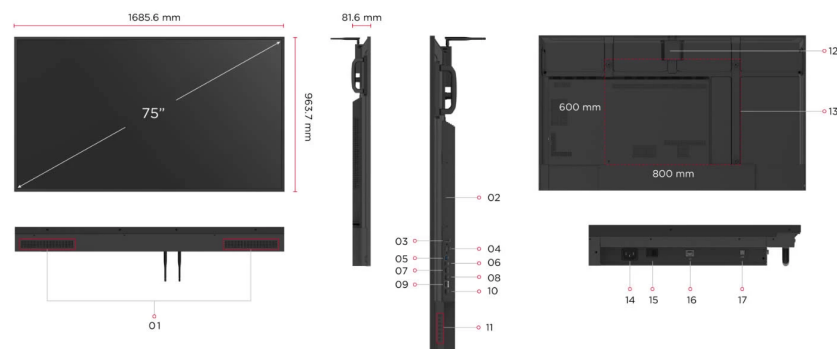

1. Speaker
2. OPS Slot
3. USB 2.0
4. RS-232
5. USB 3.0
6. USB-C
7. HDMI 1(ARC)

8. HDMI 2
9. HDMI OUT
10. HDMI 3
11. Control Panel
12. WiFi Slot
13. VESA® Wall Mount (600x600mm)
14. AC IN

15. Power Switch
16. LAN
17. SPDIF