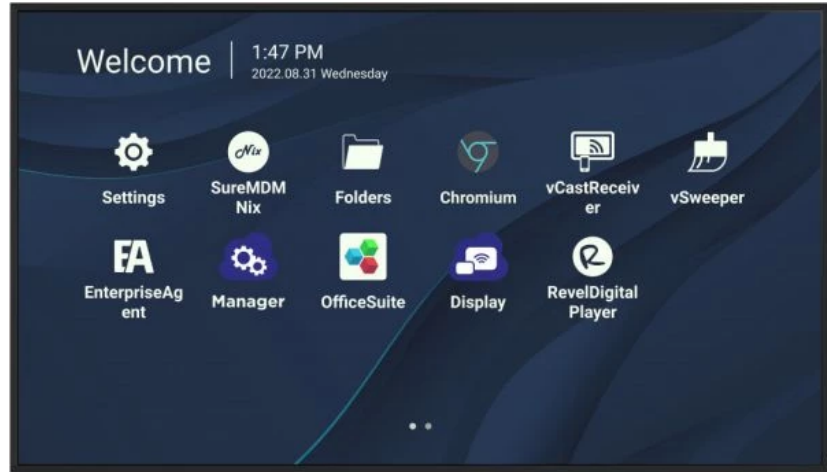

COMMERCIAL DISPLAY CDE7530

Key Features

- Wireless presentation for upgraded efficiency
- Single cable via USB-C with 65W power delivery
- 24/7 Sustainable video playback for continuous communication
- Remote device management with myViewBoard Manager
- ProAV compatibility with Crestron, Extron, and AMX

Product Description

With stunning 4K Ultra HD resolution, high brightness, and landscape and portrait modes, the CDE30 Series offers continuous and sustainable 24/7 display for both corporate and campus communication. Purpose-engineered for ease of use, the display is equipped with a Quad Core SoC to run multiple operations seamlessly, and its USB-C one-cable solution sorts for effortless connection with external devices. Designed for easy-to-operate continuous multimedia playback, the CDE30 Series offers cable-free screen casting and screen sharing through myViewBoard Display and ViewBoard Cast, which also supports Airplay and Chromecast. Remote management via the intuitive myViewBoard Manager makes changing content, broadcasting, and software updates a breeze. Available in 6 sizes ranging from 43" to 98", complete with daisy-chain compatibility, the CDE30 Series meets and exceeds the communication needs of any campus or corporate spaces.

1. Speaker
2. OPS Slot
3. USB 2.0
4. RS-232
5. USB 3.0
6. USB-C
7. HDMI 1(ARC)

8. HDMI 2
9. HDMI OUT
10. HDMI 3
11. Control Panel
12. WiFi Slot
13. VESA® Wall Mount (600x600mm)
14. AC IN

15. Power Switch
16. LAN
17. SPDIF