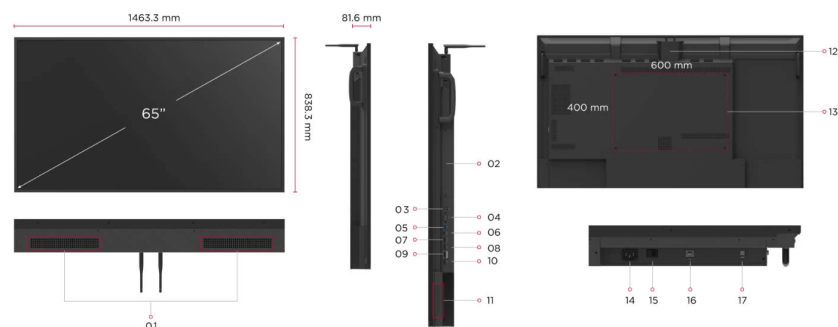

1. Speaker
2. OPS Slot
3. USB 2.0
4. RS-232
5. USB 3.0
6. USB-C
7. HDMI 1(ARC)

8. HDMI 2
9. HDMI OUT
10. HDMI 3
11. Control Panel
12. WiFi Slot
13. VESA® Wall Mount (600x400mm)
14. AC IN

15. Power Switch
16. LAN
17. SPDIF

Visit Us

www.viewsonic.com

DISPLAY

Panel Size:	65"
Type/ Tech:	TFT LCD Module. ADS type, DLED backlight
Display Area (mm):	1428.48 (H) x803.52 (V) (64.5" diagonal)
Native Resolution:	3840 x 2160
Aspect Ratio:	16:9
Colors:	1.07G (8bits + FRC-)
Brightness:	500 nits (typ.)
Contrast Ratio:	1200:1 (typ.), 5000:1 (DCR enabled)
Response Time:	8ms
Viewing Angles:	H = 178, V = 178 typ.
Backlight Life:	50,000 hours
Surface Treatment:	Anti-Glaire, 3H hardness, Haze 25%
Bezel:	14.7/14.7/14.7/14.7 mm (L/R/T/B)
Orientation:	Landscape & Portrait
Support 24/7 (Operating Hours):	Yes

POWER

Voltage:	100-240 VAC +/- 10%
Consumption:	88 W(typ.) < 0.5W(off)

ERGONOMICS

Wall Mount (VESA®):	600 x 400 (M8 x 25 mm)
---------------------	------------------------

OPERATING CONDITIONS

Temperature (° C):	0 to 40°C
Humidity:	10%-90% RH

OPERATING HOURS

7/24

DIMENSIONS (W X H X D)

Physical (inch / mm):	57.61 x 33.0 x 3.21in/ 1463.3 x 838.3 x 81.6mm
Packaging (inch / mm):	63.78 x 37.09 x 8.19 in./1620 x 942 x 208 mm

WEIGHT

Net (lb / kg):	56.0 lbs/25.4 kg
Gross (lb / kg):	73.3 lbs/33.25 kg