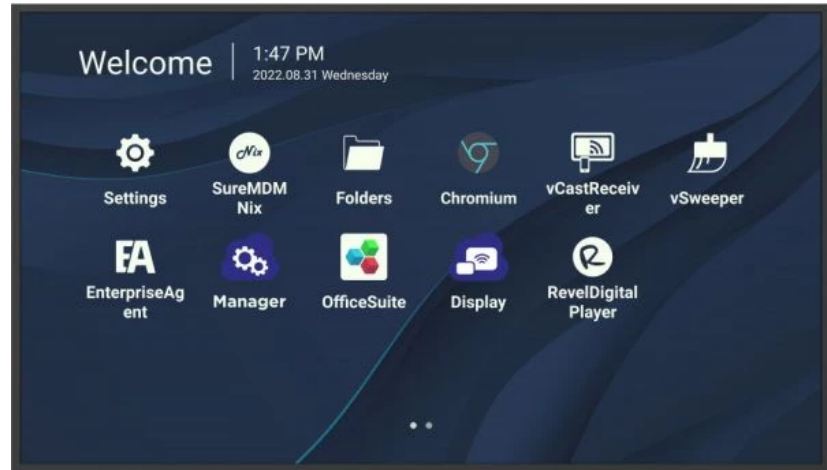

COMMERCIAL DISPLAY CDE6530

Key Features

- Wireless presentation for upgraded efficiency
- Single cable via USB-C with 65W power delivery
- 24/7 Sustainable video playback for continuous communication
- Remote device management with myViewBoard Manager
- ProAV compatibility with Crestron, Extron, and AMX

Product Description

With stunning 4K Ultra HD resolution, high brightness, and landscape and portrait modes, the CDE30 Series offers continuous and sustainable 24/7 display for both corporate and campus communication. Purpose-engineered for ease of use, the display is equipped with a Quad Core SoC to run multiple operations seamlessly, and its USB-C one-cable solution sorts for effortless connection with external devices. Designed for easy-to-operate continuous multimedia playback, the CDE30 Series offers cable-free screen casting and screen sharing through myViewBoard Display and ViewBoard Cast, which also supports Airplay and Chromecast. Remote management via the intuitive myViewBoard Manager makes changing content, broadcasting, and software updates a breeze. Available in 6 sizes ranging from 43" to 98", complete with daisy-chain compatibility, the CDE30 Series meets and exceeds the communication needs of any campus or corporate spaces.

1. Speaker
2. OPS Slot
3. USB 2.0
4. RS-232
5. USB 3.0
6. USB-C
7. HDMI 1(ARC)

8. HDMI 2
9. HDMI OUT
10. HDMI 3
11. Control Panel
12. WiFi Slot
13. VESA® Wall Mount (600x400mm)
14. AC IN

15. Power Switch
16. LAN
17. SPDIF