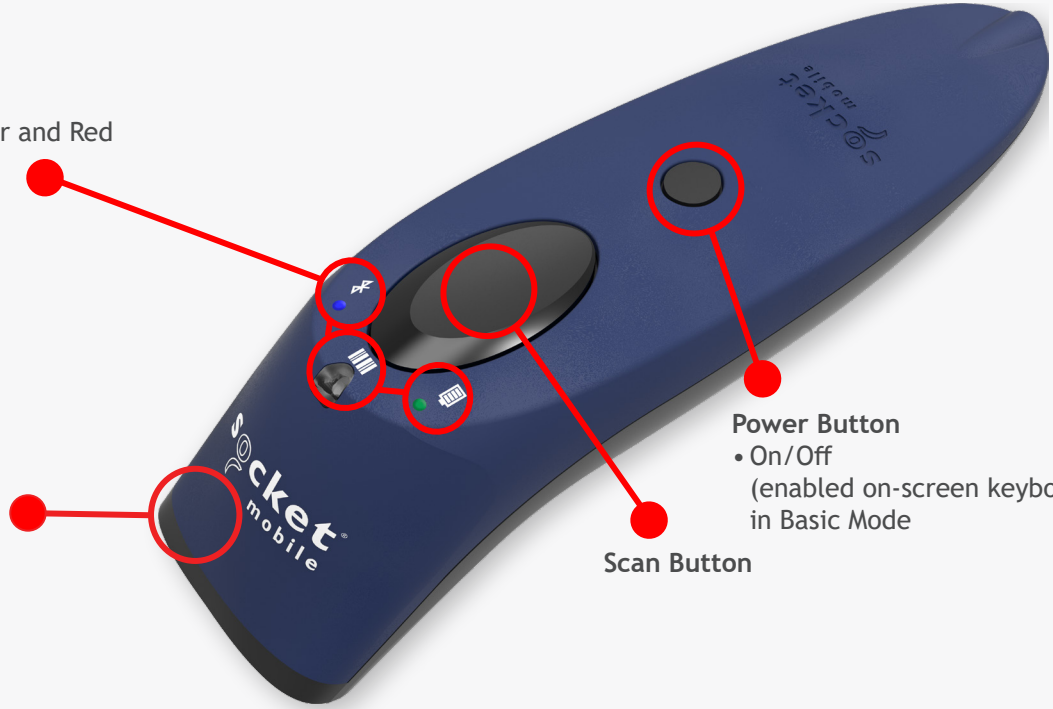

Intuitive LED Indicators

- Battery LED: Green, Amber and Red
- Bluetooth LED: Blue
- Scan LED: Green and Red

Weight/Mass
• 4.1 oz. (117 g)