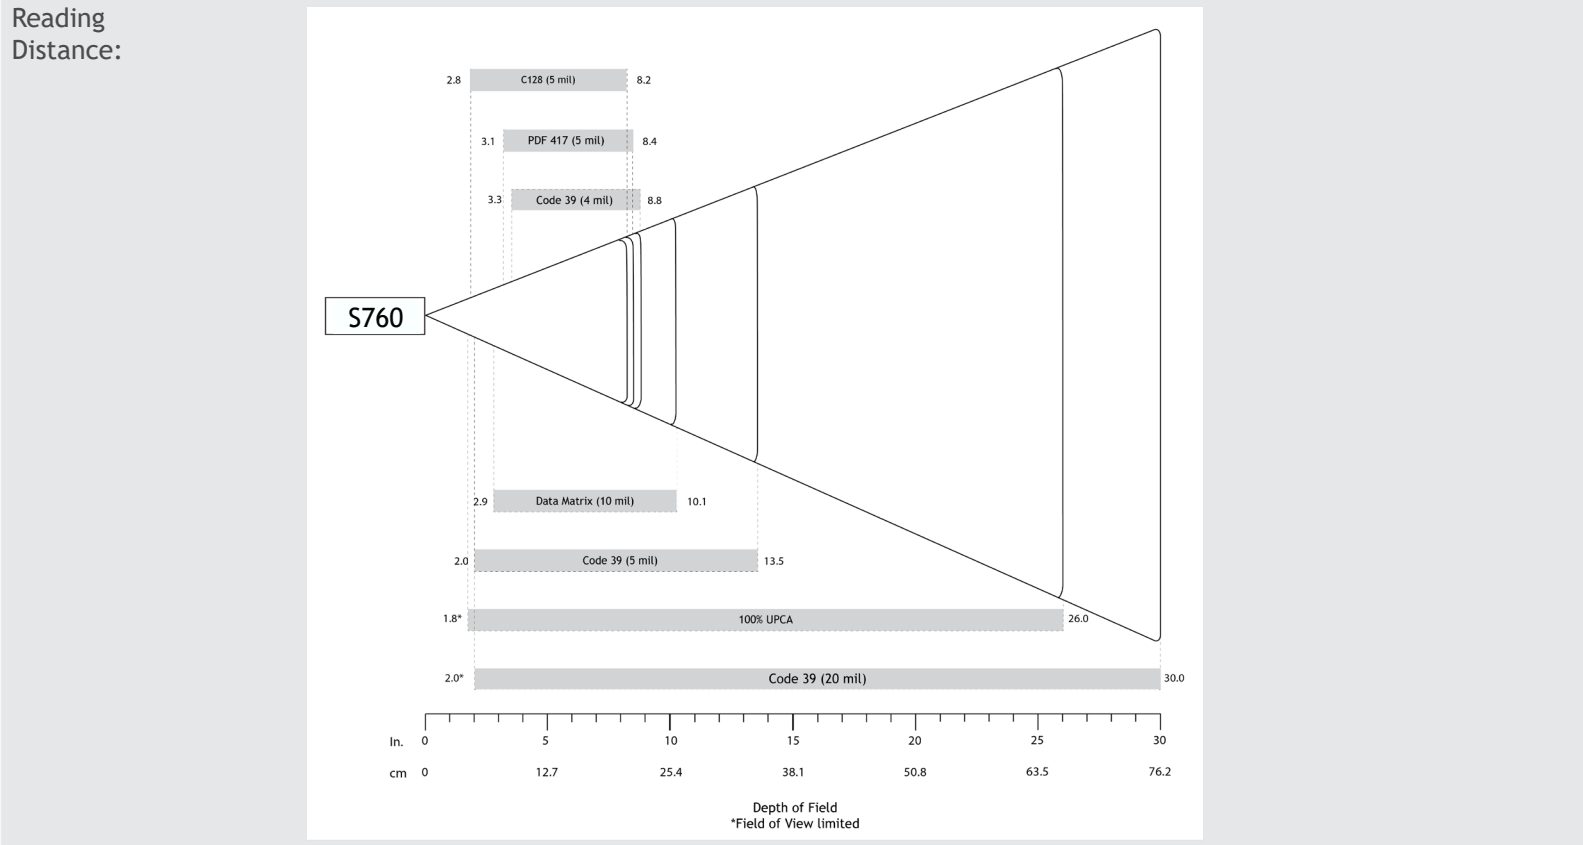

Safe and accessible placement

Wrist Strap

Keeps the scanner at your fingertips

Nice one-handed option

Default Barcode Symbologies:	<p>1D Symbologies: Codabar, Code 39, Code 93, Code 128, EAN-13/JAN, EAN-8/JAN, GS1 Databar, GS1 Databar Expanded, GS1 Databar Limited, GS1-128, Interleaved 2 of 5, ISBT 128, UPC A, UPC EO</p> <p>2D Symbologies: Aztec, Data Matrix, Maxicode, Micro PDF417, PDF417, DotCode</p> <p>Postal Codes: Australia Post</p> <p>OCR Type Face: OCR Passport - 2 lines</p>
Supported Barcode Symbologies:	<p>1D Symbologies: Bookland EAN, Chinese 2 of 5, Codabar, Code 11, Code 39, Code 93, Code 128, Composite CC-A/B, Composite CC-C, Composite TLC, Discrete 2 of 5, EAN-13/JAN, EAN-8/JAN, GS1 Databar, GS1 Databar Expanded, GS1 Databar Limited, GS1-128, Interleaved 2 of 5, ISBT 128, ISSN EAN, Matrix 2 of 5, MSI, UPC/EAN/JAN, UPC A, UPC EO</p> <p>2D Symbologies: Aztec, Data Matrix, Dot Code, Han Xin, Maxicode, Micro PDF417, MicroQR, PDF417, QR Code, DotCode</p> <p>Postal Codes: Australia Post, Japan Postal, KIX Code, Maxicode, Netherlands, UPU FICS Posta, US Planet, US Postnet, USPS 4CB/One Code/Intelligent Mail</p> <p>OCR Type Face: OCR-A, OCR-B, MICR-E13B, US currency serial number</p>
Scan Angle:	42° (Horizontal) - 28° (Vertical)
Sensor Resolution:	640 horizontal x 400 vertical pixels
Print Contrast:	Down to 25%

4.6 to 49.5 cm (1.5 to 19.5 in.) Depends on barcode size, symbology, label media, scan angle

Decode Ranges	Near	Far
4 mil Code 39	3.3 in/8.4 cm	8.8 in/22.4 cm
5 mil Code 128	2.8 in/7.1 cm	8.2 in/20.8 cm
5 mil Code 39	2.0 in/5.08 cm	13.5 in/34.3 cm
10 mil Data Matrix	2.9 in/7.4 cm	10.1 in/25.7 cm
100% UPC A	1.8 in/4.6 cm*	26.0 in/66.0 cm
20 mil Code 39	2.0 in/5.08 cm*	30.0 in/76.2 cm