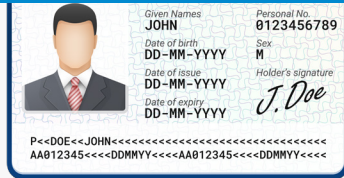

SOCKETSCAN® S760

2D/1D Imager

Passport Reader

OCR-A
1234ABCD

OCR-B
1234ABCD

DotCode

MICR E-13B
1234567890

Ergonomic and Versatile

The S760 barcode scanner is a multi-use barcode scanner with Bluetooth wireless technology that scans 1D, 2D barcodes, OCR A & B fonts, OCR USC, OCR passport, OCR MICR (E13B) fonts and DotCode. The S760 reads most travel identification documents, such as passport, international travel IDs, drivers' licenses. The S760 is designed to support the many POS outlets that require electronic age verification, such as cannabis shops and retailers selling tobacco.