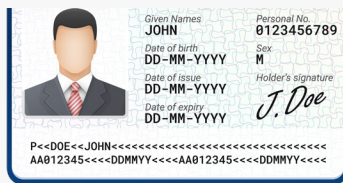

# DURASCAN® D760

2D/1D Imager

Passport Reader

OCR-A / OCR-B / MICR E13B

## Ergonomic, Elegant and Rugged Universal Scanner and Passport Reader

The DuraScan D760 is a universal barcode scanner and passport reader with Bluetooth® wireless technology and a highly durable exterior. Built strong for applications in warehouses, outdoor distribution and industrial manufacturing conditions. Scanning 2D/1D barcodes and MRZ/passports, travel merchants need only one device to scan the purchased items and the passport. The scanner's IP54-rated outer casing withstands dust and water splashes, ruggedized for drop protection. Its antimicrobial material is easy to clean, helping protect from germs picked up from daily use. The D760 works perfectly in travel industries, including automotive, healthcare, logistics, and more. Its ergonomic design and light weight fit comfortably in the hand for all day use.