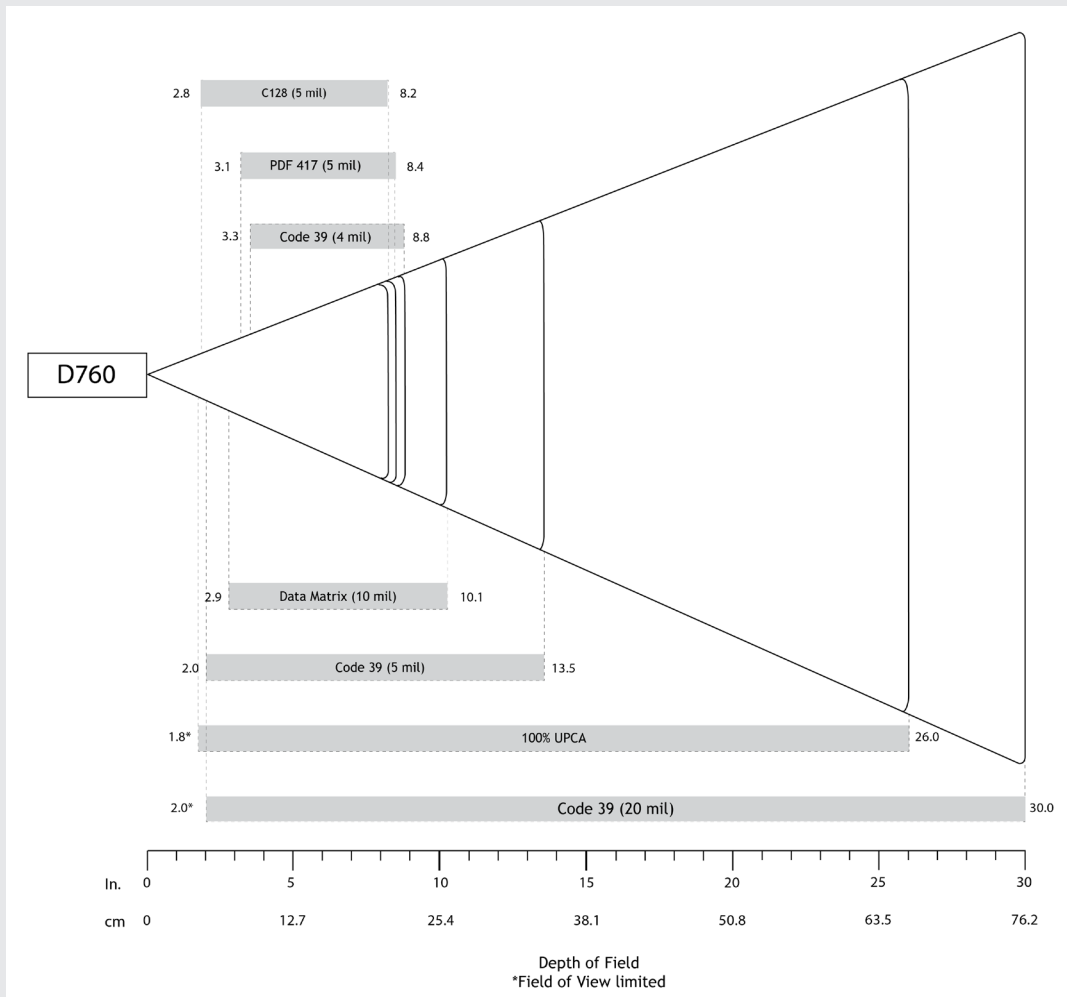

**Scan Angle:** 42° (Horizontal) - 28° (Vertical)

**Sensor Resolution:** 640 horizontal x 400 vertical pixels

**Print Contrast:** Down to 25%-20%

**Reading Distance:**

4.6 to 76.2 cm (1.8 to 30.0 in.) Depends on barcode size, symbology, label media

**Decode Ranges:**

	Near	Far
4 mil Code 39	3.3 in/8.4 cm	8.8 in/22.4 cm
5 mil Code 128	2.8 in/7.1 cm	8.2 in/20.8 cm
5 mil Code 39	2.0 in/5.08 cm	13.5 in/34.3 cm
10 mil Data Matrix	2.9 in/7.4 cm	10.1 in/25.7 cm
100% UPC A	1.8 in/4.6 cm*	26.0 in/66.0 cm
20 mil Code 39	2.0 in/5.08 cm*	30.0 in/76.2 cm