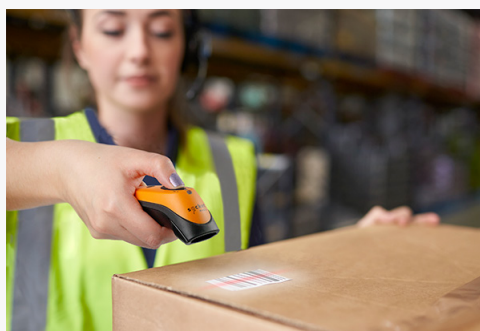

Ergonomic, Elegant and Rugged Universal Scanner and Passport Reader

The DuraScan D760 is a universal barcode scanner and passport reader with Bluetooth® wireless technology and a highly durable exterior. Built strong for applications in warehouses, outdoor distribution and industrial manufacturing conditions. Scanning 2D/1D barcodes and MRZ/passports, travel merchants need only one device to scan the purchased items and the passport. The scanner's IP54-rated outer casing withstands dust and water splashes, ruggedized for drop protection. Its antimicrobial material is easy to clean, helping protect from germs picked up from daily use. The D760 works perfectly in travel industries, including automotive, healthcare, logistics, and more. Its ergonomic design and light weight fit comfortably in the hand for all day use.

The D760 is designed to be software compatible with all applications. Updates on operating systems may alter the devices' performance.

For the most reliable and consistent performance, please verify with your application provider that Socket Mobile's latest Capture SDK was implemented in your app.

Certified by Apple® for iOS devices (iPad®, iPhone®, iPod Touch®) and compatible with Android and Windows®.