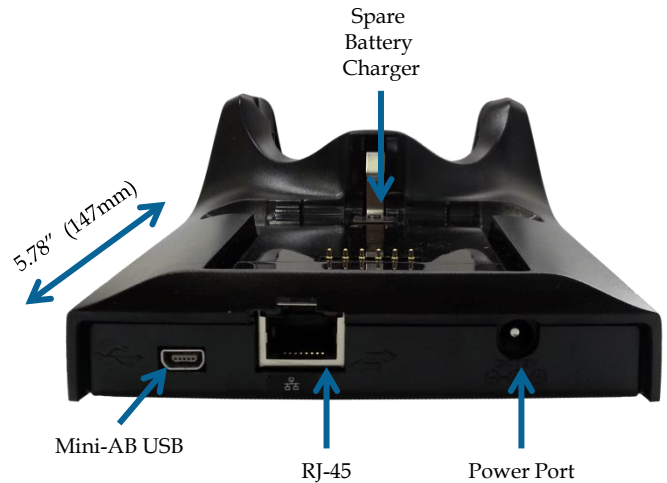

Ethernet Port

- 10/100 Mbps RJ-45 Ethernet

USB Port

- Mini-AB OTG Port (5 Pin)

Power

- 12V, 4.16A (Part# 190362-002LC)

Environmental

- Temp 0 - 40 C°
- Humidity 90% Non-condensing

Single Packaging Contents

- PSCMC67UECradle
- Warranty and Support Card

Kit Packaging (PSCK-67UE)

- PSC67UE Cradle
- Warranty and Support Card
- 12V, 4.16A Power Supply
- U.S Compatible Wall Line Cord
- 6' RJ-45 Ethernet Cable
- USB Cable (190191-000)

Regulatory and Certifications

- FCC Class B, ICES-003, CE Mark, C-TICK, CCC, CQC
- RoHS, UL

Software Information

- Requires Software that may already be integrated into Motorola Mobile Computers
- See www.portsmith.com for additional product information.

Compatibility and Configuration

- The PSC67UE is compatible with Mobile Computers from Motorola Solutions (Formerly Symbol Technologies)
- Supports MC55, MC65 and MC67 series of mobile computers. See www.portsmith.com for details.