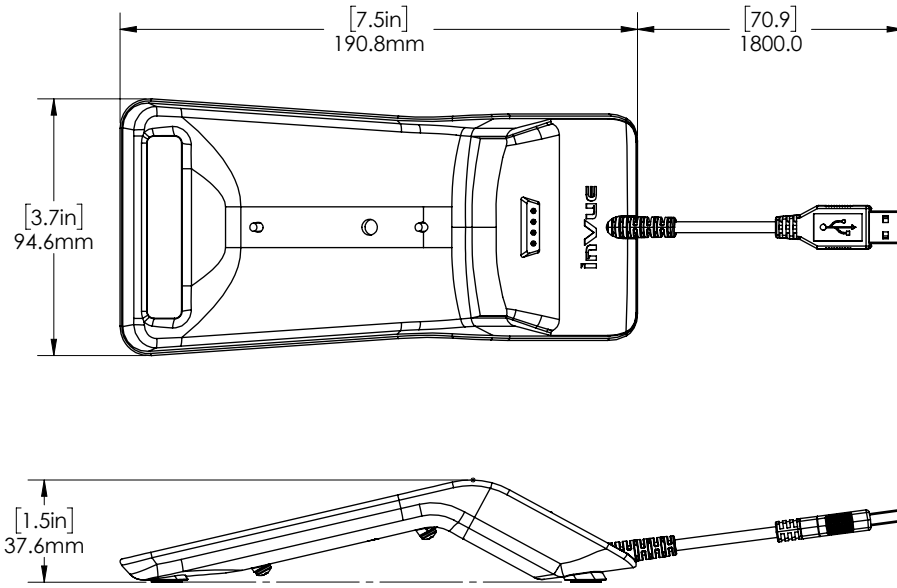

Verifone E355 CHARGE ONLY Cradle: (CT3088)

Payment Device Cradle counter/wall dock: (CT3020)

NE360 - PAYMENT CRADLES

| ORDER CODE | DESCRIPTION | NOTES |
|--|---|---|
| CT3001 | ingenico Moby 8500 cradle | |
| CT3002 | Verifone E285 cradle | |
| CT3066 | ingenico iSMP4 cradle | |
| CT3071 | ingenico Link2500i cradle | |
| CT3099 | ingenico Link2500 standard cradle | |
| CT3088 | Verifone E355 CHARGE ONLY Cradle | |
| CT3020 | Payment Device Cradle counter/wall dock | |
| PS515-US PS515-UK PS515-EU PS515-AUS PS515-JPN PS515-KR | 5V USB-A POSTITIVE SLOPE POWER SUPPLY - US 5V USB-A POSTITIVE SLOPE POWER SUPPLY - UK 5V USB-A POSTITIVE SLOPE POWER SUPPLY - EU 5V USB-A POSTITIVE SLOPE POWER SUPPLY - Australia 5V USB-A POSTITIVE SLOPE POWER SUPPLY - Japan 5V USB-A POSTITIVE SLOPE POWER SUPPLY - Korea | For use with available cradle dock (CT3020) For Charge only applications using Wireless/Bluetooth connectivity an not USB for power. |