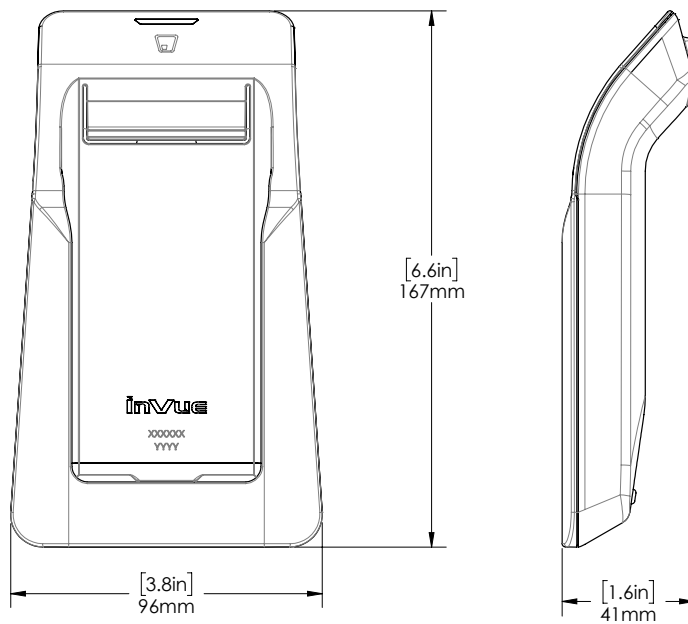

ingenico Link2500i cradle: (CT3071)