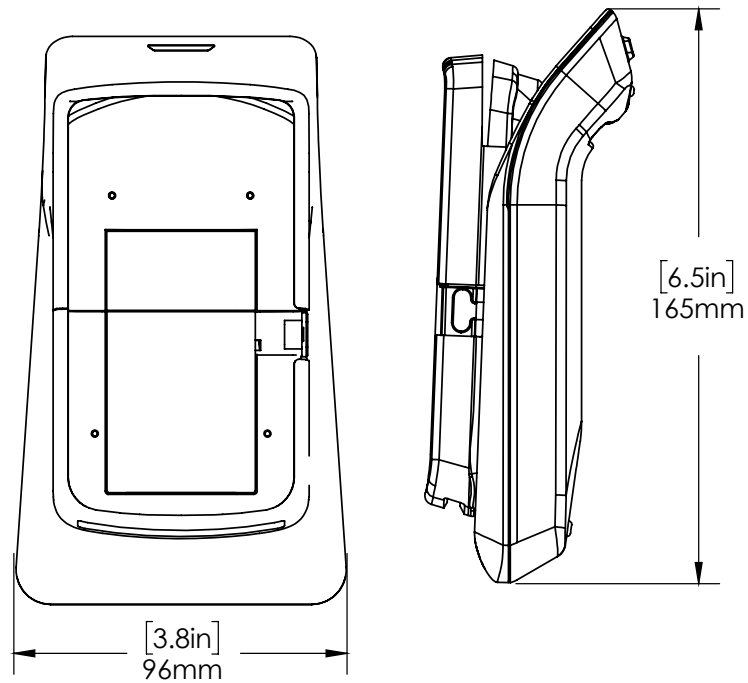

Verifone E355 CHARGE ONLY Cradle: (CT3088)

Payment Device Cradle counter/wall dock: (CT3020)

NE360 - PAYMENT CRADLES

| ORDER CODE | DESCRIPTION | NOTES |
|--|---|---|
| CT3001 | ingenico Moby 8500 cradle | |
| CT3002 | Verifone E285 cradle | |
| CT3066 | ingenico iSMP4 cradle | |
| CT3071 | ingenico Link2500i cradle | |
| CT3099 | ingenico Link2500 standard cradle | |
| CT3088 | Verifone E355 CHARGE ONLY Cradle | |
| CT3020 | Payment Device Cradle counter/wall dock | |
| PS515-US PS515-UK PS515-EU PS515-AUS PS515-JPN PS515-KR | 5V USB-A POSTITIVE SLOPE POWER SUPPLY - US 5V USB-A POSTITIVE SLOPE POWER SUPPLY - UK 5V USB-A POSTITIVE SLOPE POWER SUPPLY - EU 5V USB-A POSTITIVE SLOPE POWER SUPPLY - Australia 5V USB-A POSTITIVE SLOPE POWER SUPPLY - Japan 5V USB-A POSTITIVE SLOPE POWER SUPPLY - Korea | For use with available cradle dock (CT3020) For Charge only applications using Wireless/Bluetooth connectivity an not USB for power. |