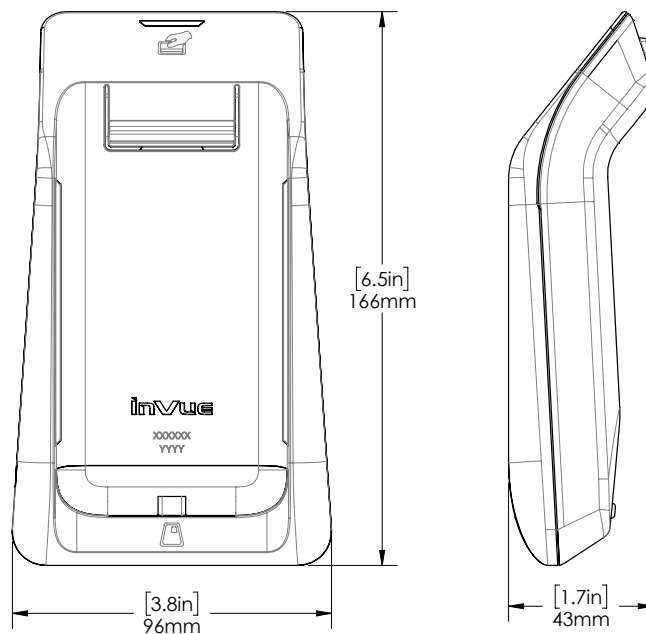

ingenico iSMP4 cradle: (CT3066)

Verifone E285 cradle: (CT3002)