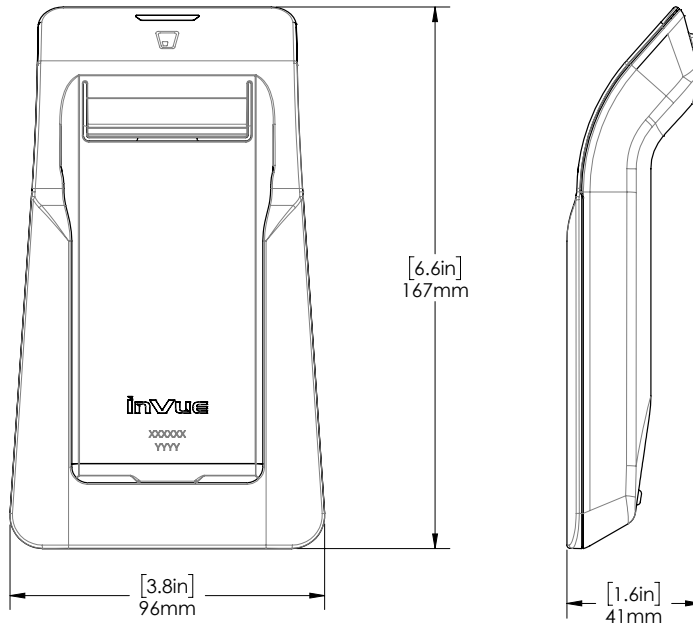

ingenico Moby 8500 cradle: (CT3001)