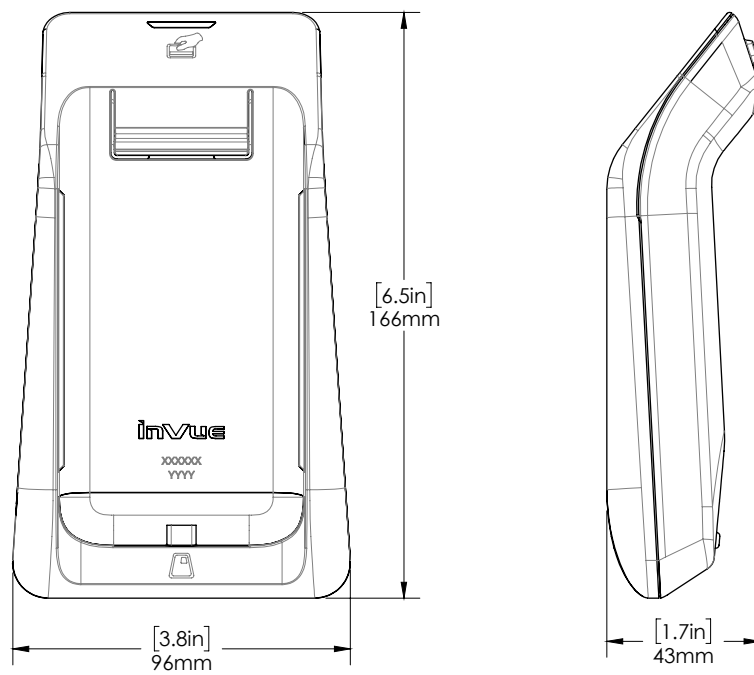

NE360 Mobile Payment Device Charge and Data Cradles

Payment flexibility made quick and easy

Keep any payment device charged, USB connected and ready to use.

- › Cradles dock directly onto InVue's NE360C payment center or may be used countertop as standalone devices using InVue's available Cradle Dock
- › Plugs directly into any POS system using InVue's NE360 cradle dock
- › Supports charging and data communication*
- › Devices are easily removed for mobility or locked down for a fixed payment station
- › The available Cradle Dock can be adhesive mounted to a counter or wall mounted by the provided key hole slots

* Payment device must support USB communication

ingenico Moby 8500 cradle: (CT3001)

Verifone E285 cradle: (CT3002)

ingenico iSMP4 cradle: (CT3066)

ingenico Link2500i cradle: (CT3071)

ingenico Link2500 standard cradle: (CT3099)

Verifone E355 CHARGE ONLY Cradle: (CT3088)

Payment Device Cradle counter/wall dock: (CT3020)

NE360 - PAYMENT CRADLES

| ORDER CODE | DESCRIPTION | NOTES |
|--|---|---|
| CT3001 | ingenico Moby 8500 cradle | |
| CT3002 | Verifone E285 cradle | |
| CT3066 | ingenico iSMP4 cradle | |
| CT3071 | ingenico Link2500i cradle | |
| CT3099 | ingenico Link2500 standard cradle | |
| CT3088 | Verifone E355 CHARGE ONLY Cradle | |
| CT3020 | Payment Device Cradle counter/wall dock | |
| PS515-US PS515-UK PS515-EU PS515-AUS PS515-JPN PS515-KR | 5V USB-A POSTITIVE SLOPE POWER SUPPLY - US 5V USB-A POSTITIVE SLOPE POWER SUPPLY - UK 5V USB-A POSTITIVE SLOPE POWER SUPPLY - EU 5V USB-A POSTITIVE SLOPE POWER SUPPLY - Australia 5V USB-A POSTITIVE SLOPE POWER SUPPLY - Japan 5V USB-A POSTITIVE SLOPE POWER SUPPLY - Korea | For use with available cradle dock (CT3020) For Charge only applications using Wireless/Bluetooth connectivity an not USB for power. |