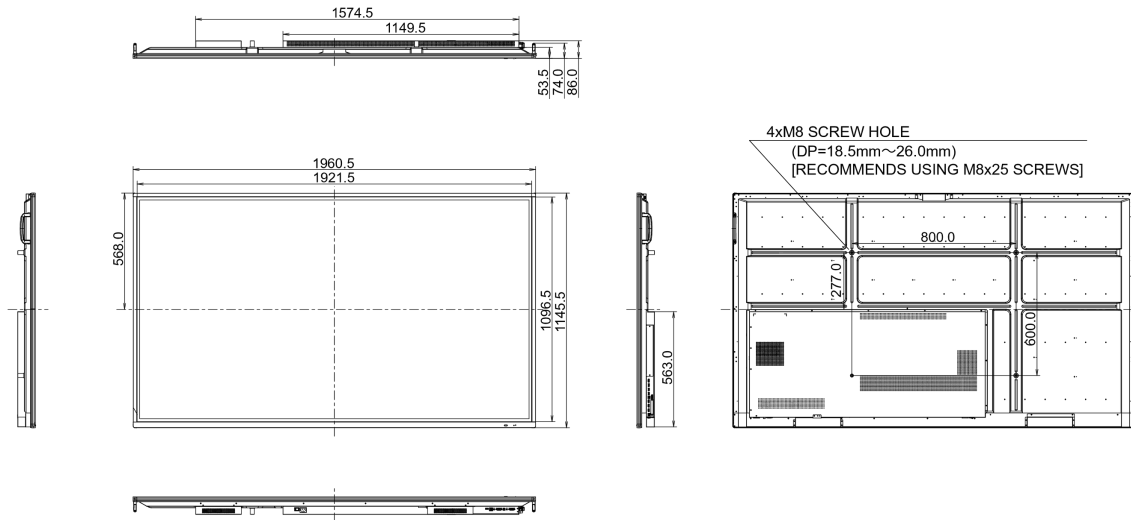

## 10 DIMENSIONS / WEIGHT

Product dimensions W x H x D	1961 x 1145 x 86mm
Box dimensions W x H x D	2123 x 1345 x 280mm
Weight (without box)	68.4kg
Weight (with box)	91kg
EAN code	4948570117031