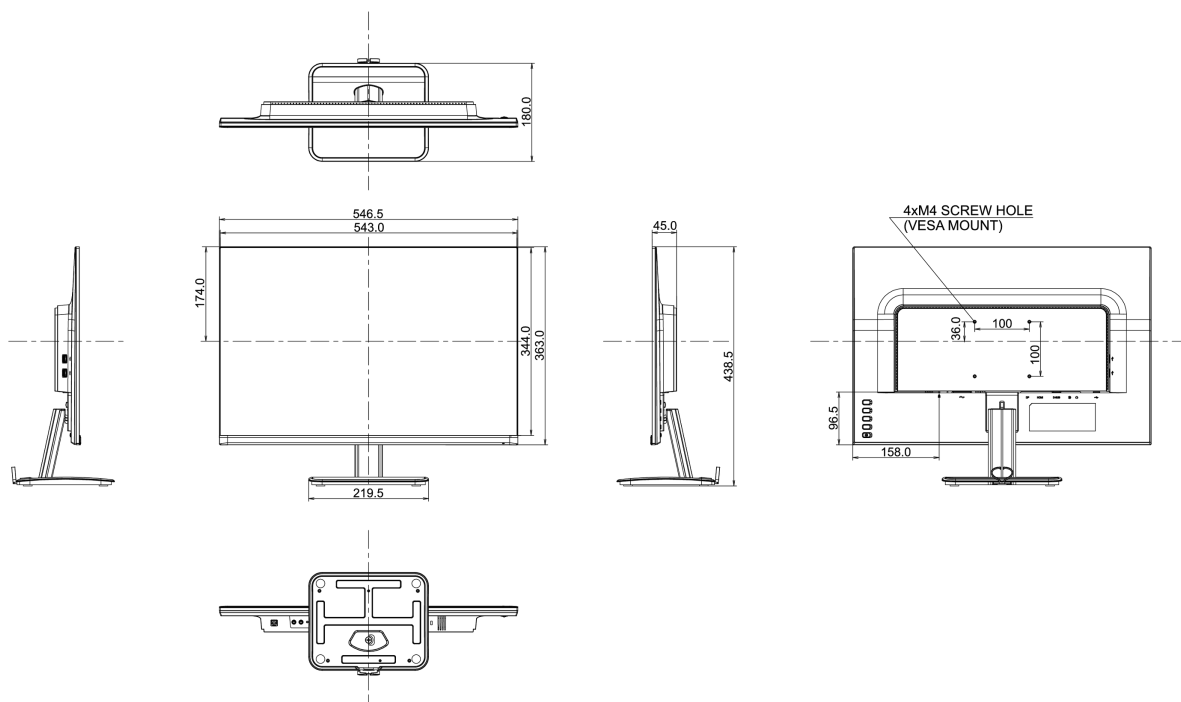

## 05 ACCESSORIES INCLUDED

Cables	power (1.8m), USB (1.8m), DP (1.8m)
Other	quick start guide, safety guide

## 08 DIMENSIONS / WEIGHT

Product dimensions W x H x D	546.5 x 438.5 x 180mm
Weight (without box)	3.9kg
EAN code	4948570116720

XU2595WSU