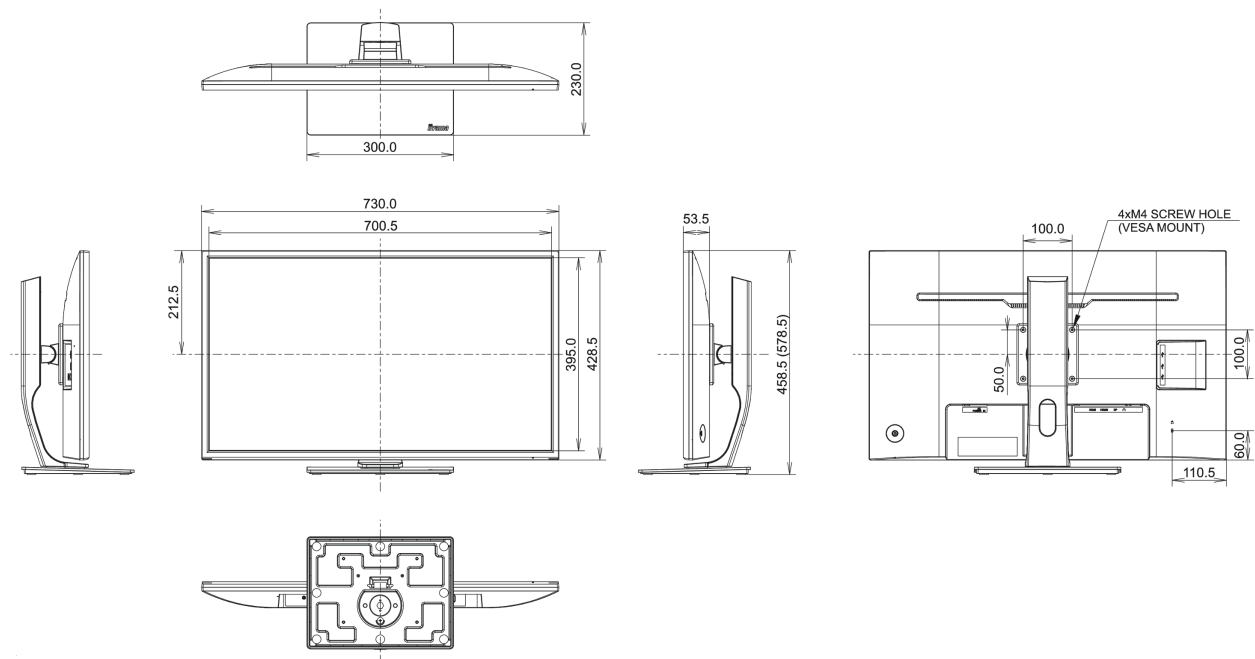

04 MECHANICAL

Display position adjustments	height, swivel, tilt
Height adjustment	130mm
Swivel stand	90°; 45° left; 45° right
Tilt angle	22° up; 3° down
VESA mounting	100 x 100mm

Operation temperature range	5°C - 35°C
Storage temperature range	- 20°C - 60°C

05 ACCESSORIES INCLUDED

Cables	power, USB, HDMI, DP
Other	quick start guide, safety guide

06 POWER MANAGEMENT

Power supply unit	internal
Power supply	AC 100 - 240V, 50/60Hz
Power usage	44W typical, 0.5W stand by, 0.5W off mode

07 SUSTAINABILITY

Regulations	CE, TÜV-Bauart, VCCI-B, PSE, Energy Star , EPEAT, CU
Energy efficiency class	B
Other	REACH SVHC above 0.1%: Lead

08 DIMENSIONS / WEIGHT

Product dimensions W x H x D	730 x 458.5 (578.5) x 230mm
Weight (without box)	8.9kg
EAN code	4948570116966