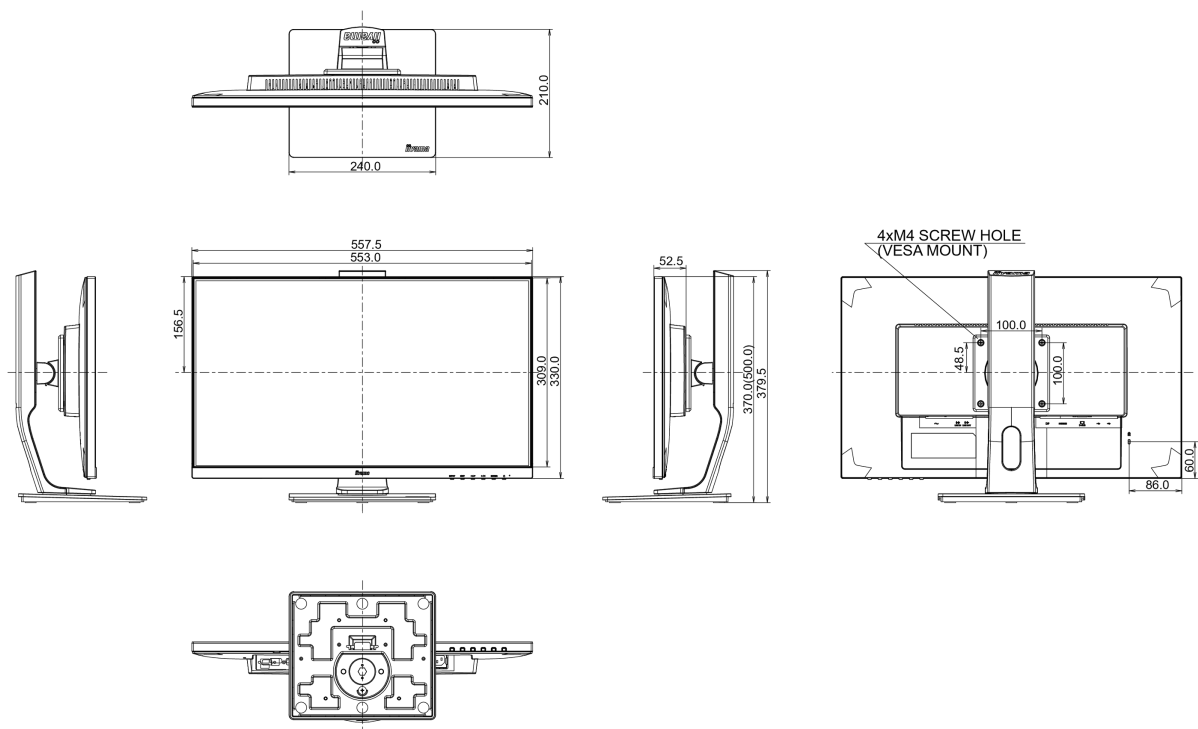

04 MECHANICAL

Display position adjustments	height, pivot (rotation), swivel, tilt
Height adjustment	130mm
Rotation (PIVOT function)	90°
Swivel stand	90°; 45° left; 45° right
Tilt angle	22° up; 5° down
VESA mounting	100 x 100mm

05 ACCESSORIES INCLUDED

Cables	power, USB (1.5m), HDMI (1.5m)
Other	quick start guide, safety guide

06 POWER MANAGEMENT

Power supply unit	internal
Power supply	AC 100 - 240V, 50/60Hz
Power usage	21W typical, 0.5W stand by, 0.5W off mode

08 DIMENSIONS / WEIGHT

Product dimensions W x H x D	557.5 x 370 (500) x 210mm
Weight (without box)	5.6kg
EAN code	4948570116294

10 EU ENERGY EFFICIENCY LABEL

Manufacturer	iiyama
Model	G-Master GB2560HSU-B1
Energy efficiency class	A
Visible screen diagonal	62cm; 24.5"; (24.5" segment)
ON mode power consumption	21.6W
Annual energy consumption	32kWh/annum*
Power in Standby	0.5W stand by
Power in OFF Mode	0.5W off mode
Resolution	1920 x 1080