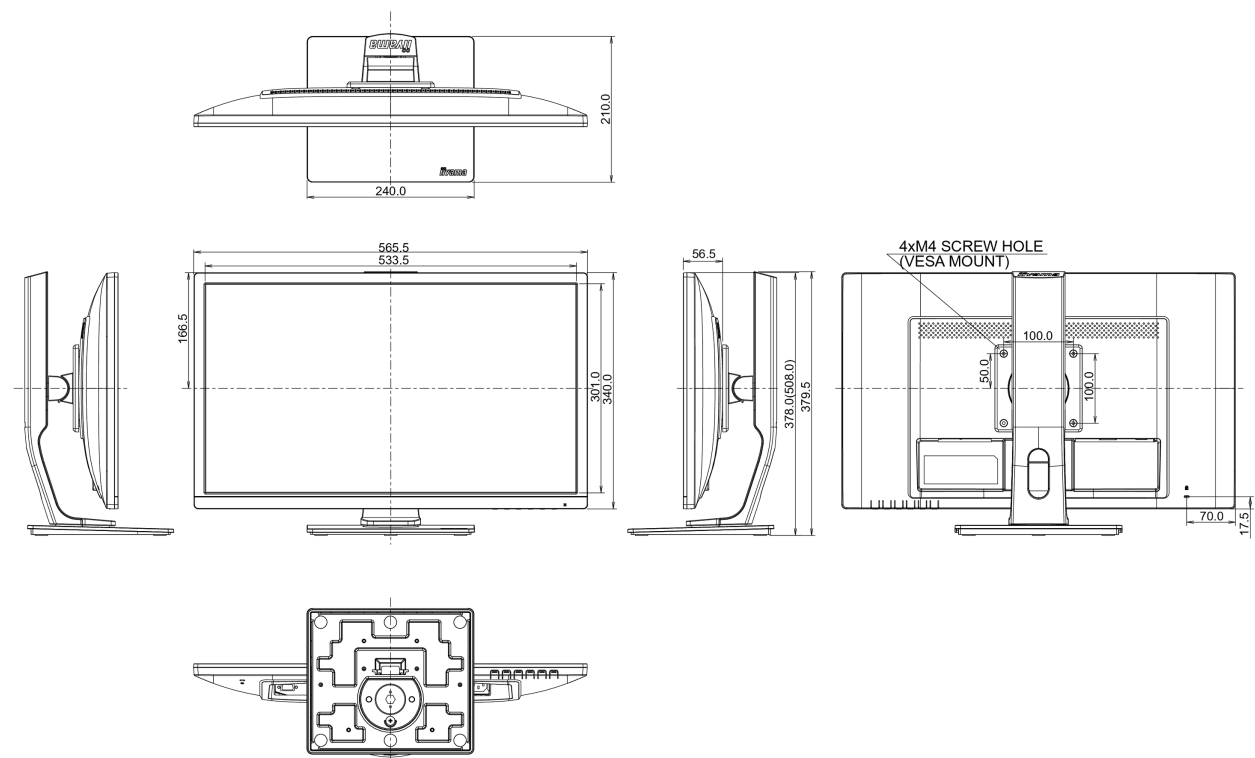

## 08 DIMENSIONS / WEIGHT

Product dimensions W x H x D

565.5 x 378 (516.5) x 210mm

Weight (without box)

5.1kg

EAN code

4948570116560