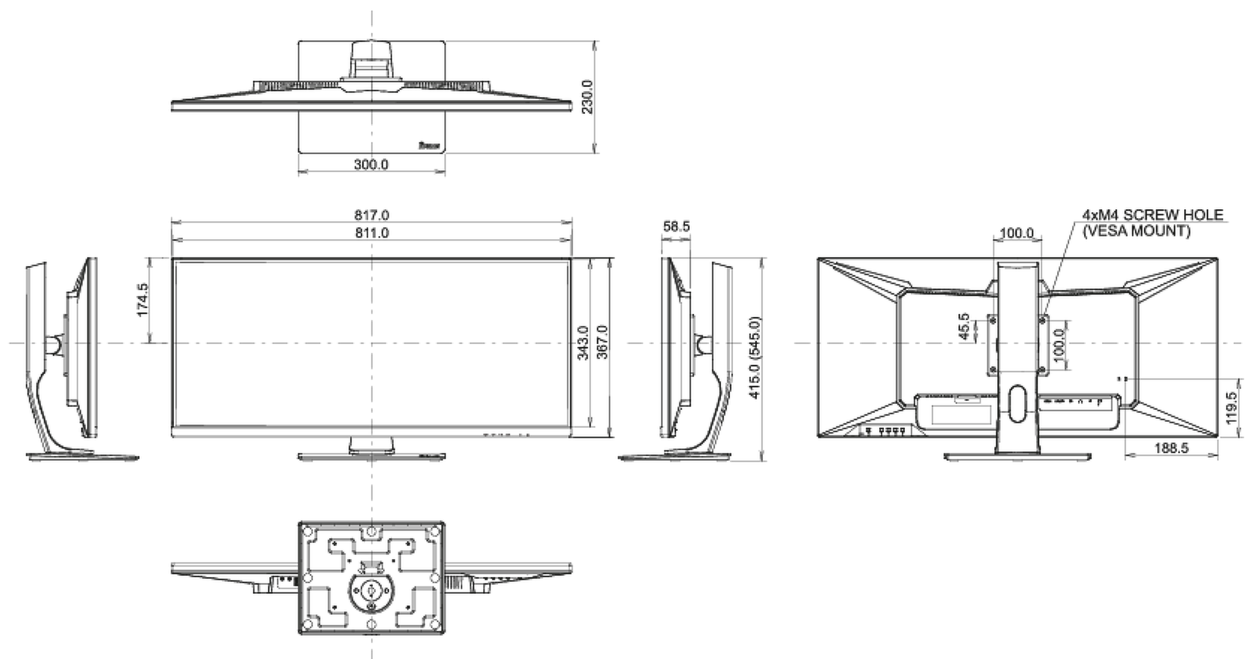

## 01 DISPLAY CHARACTERISTICS

Diagonal	34", 86.7cm
Panel	ADS-IPS, matte finish, haze 25%
Native resolution	3440 x 1440 @75Hz (4.9 megapixel UWQHD)
Aspect ratio	21:9
Panel brightness	400 cd/m <sup>2</sup>
Static contrast	1000:1
Advanced contrast	80M:1
Response time (GTG)	4ms
Viewing zone	horizontal/vertical: 178°/178°, right/left: 89°/89°, up/down: 89°/89°
Colour support	16.7mIn 8bit (sRGB: 100%, NTSC: 74%)
Horizontal Sync	30 - 115kHz
Viewable area W x H	799.8 x 334.8mm, 31.5 x 13.2"
Pixel pitch	0.233mm
Colour	matte

## 04 MECHANICAL

Display position adjustments	height, swivel, tilt
Height adjustment	130mm
Swivel stand	90°; 45° left; 45° right
Tilt angle	22° up; 3° down
VESA mounting	100 x 100mm

## 08 DIMENSIONS / WEIGHT

Product dimensions W x H x D	817 x 415 (545) x 230mm
Box dimensions W x H x D	900 x 200 x 460mm
Weight (without box)	9.5kg
Weight (without stand)	6.8kg
EAN code	4948570117147

*All trademarks and registered trademarks acknowledged. E & O E. Specification subject to change without notice. All LCD's comply with ISO-9241-307:2008 in connection with pixel defects.*