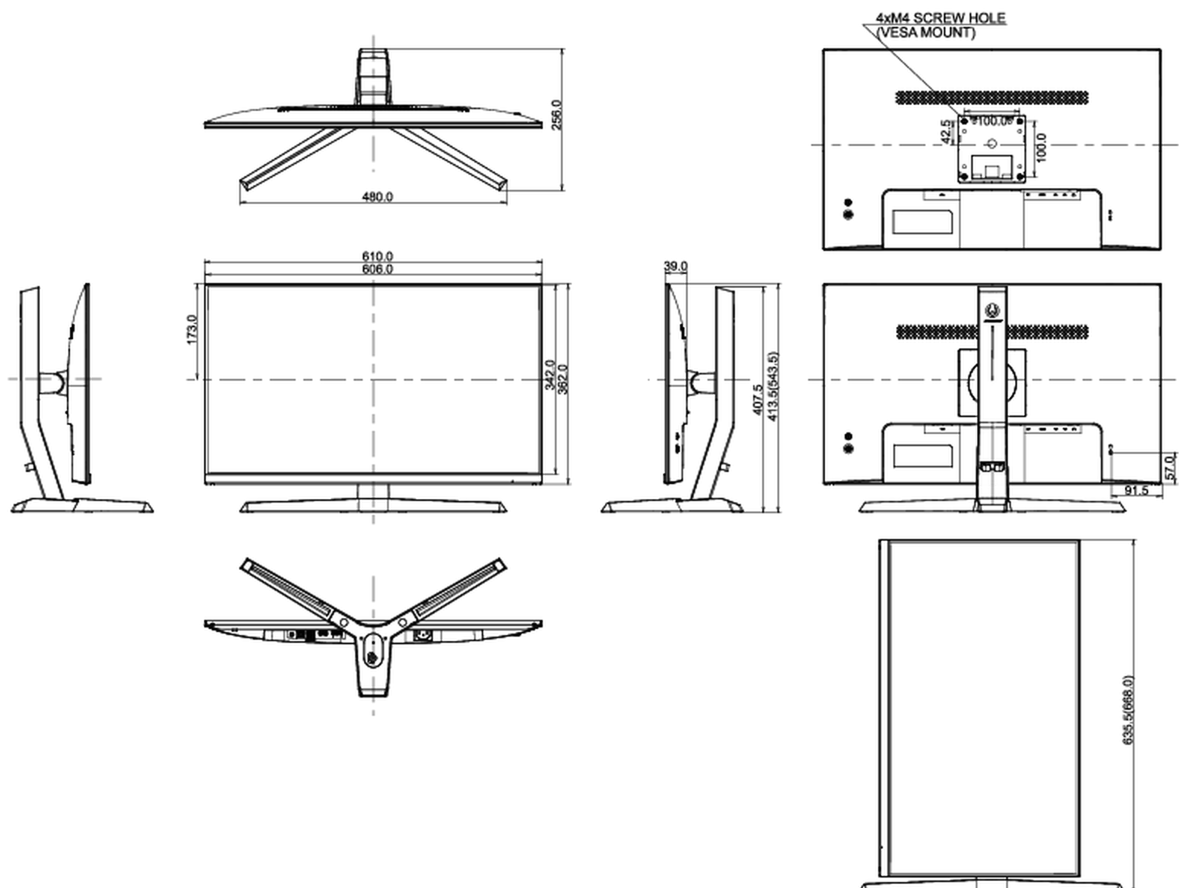

04 MECHANICAL

Display position adjustments	height, pivot (rotation), tilt
Height adjustment	130mm
Rotation (PIVOT function)	90°
Tilt angle	18° up; 3° down
VESA mounting	100 x 100mm
Cable management system	yes

05 ACCESSORIES INCLUDED

Cables	power, USB, HDMI
Other	quick start guide, safety guide

06 POWER MANAGEMENT

Power supply unit	internal
Power supply	AC 100 - 240V, 50/60Hz
Power usage	19W typical, 0.5W stand by, 0.5W off mode

Product dimensions W x H x D	610 x 413.5 (543.5) x 256mm
Box dimensions W x H x D	694 x 480 x 227mm
Weight (without box)	5.4kg
Weight (with box)	7.3kg
EAN code	4948570117970

All trademarks and registered trademarks acknowledged. E & O E. Specification subject to change without notice. All LCD's comply with ISO-9241-307:2008 in connection with pixel defects.