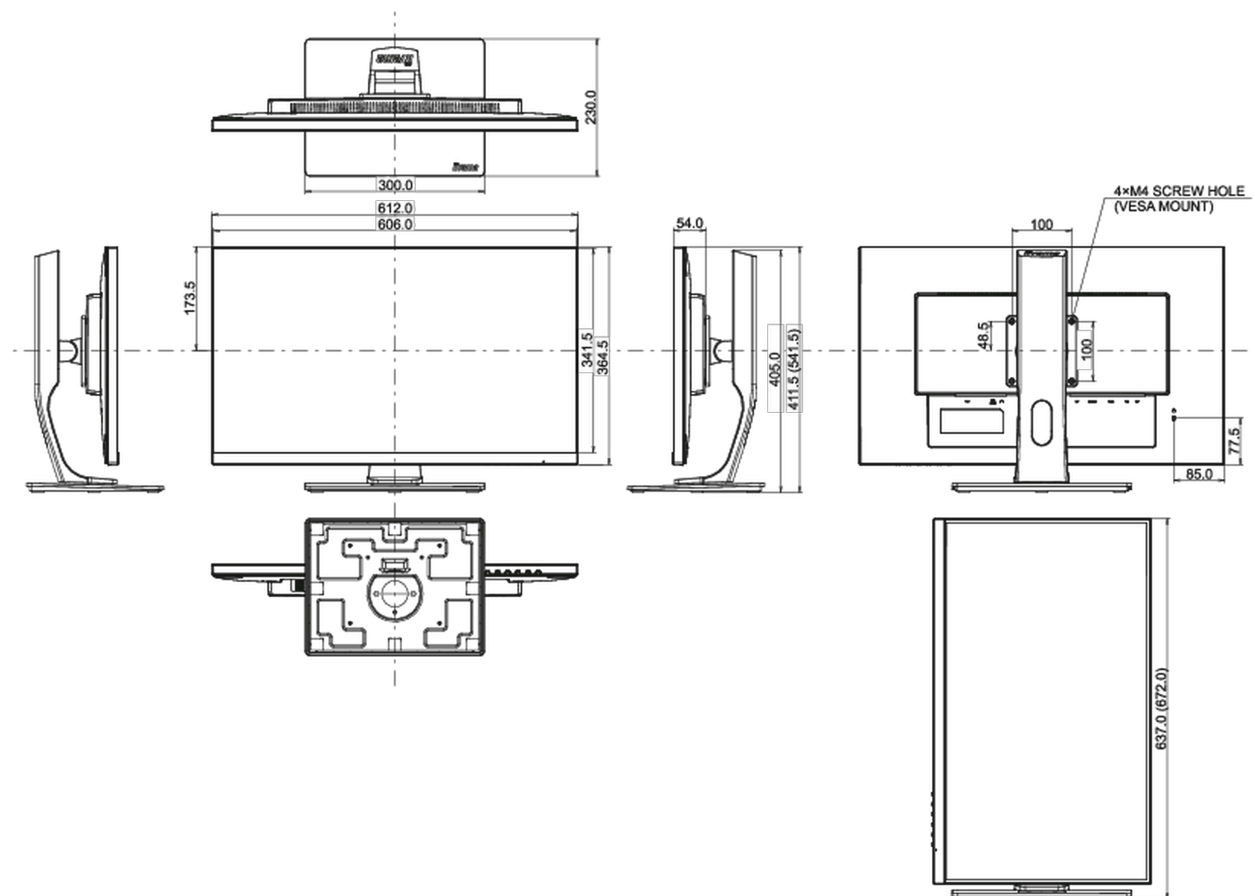

01 DISPLAY CHARACTERISTICS

Design	ultra slim
Diagonal	27", 68.6cm
Panel	IPS Panel Technology LED, matte finish
Native resolution	1920 x 1080 @75Hz (2.1 megapixel Full HD, HDMI & DisplayPort)
Aspect ratio	16:9
Panel brightness	250 cd/m ²
Static contrast	1000:1
Advanced contrast	80M:1
Response time (GTG)	4ms
Viewing zone	horizontal/vertical: 178°/178°, right/left: 89°/89°, up/down: 89°/89°
Colour support	16.7mIn (sRGB: 99%, NTSC 72%)
Horizontal Sync	31 - 83kHz
Viewable area W x H	597.8 x 336.3mm, 23.5 x 13.2"
Pixel pitch	0.311mm
Colour	matte, black

04 MECHANICAL

Display position adjustments	height, pivot (rotation), swivel, tilt
Height adjustment	130mm
Rotation (PIVOT function)	90°
Swivel stand	90°; 45° left; 45° right
Tilt angle	22° up; 5° down
VESA mounting	100 x 100mm
Operation temperature range	5°C - 35°C

Product dimensions W x H x D	612 x 397 (527) x 230 x 230 x %3mm
Box dimensions W x H x D	743 x 205 x 449mm
Weight (without box)	6.8kg
EAN code	4948570117208

307:2008 in connection with pixel defects.

© IIYAMA CORPORATION. ALL RIGHTS RESERVED