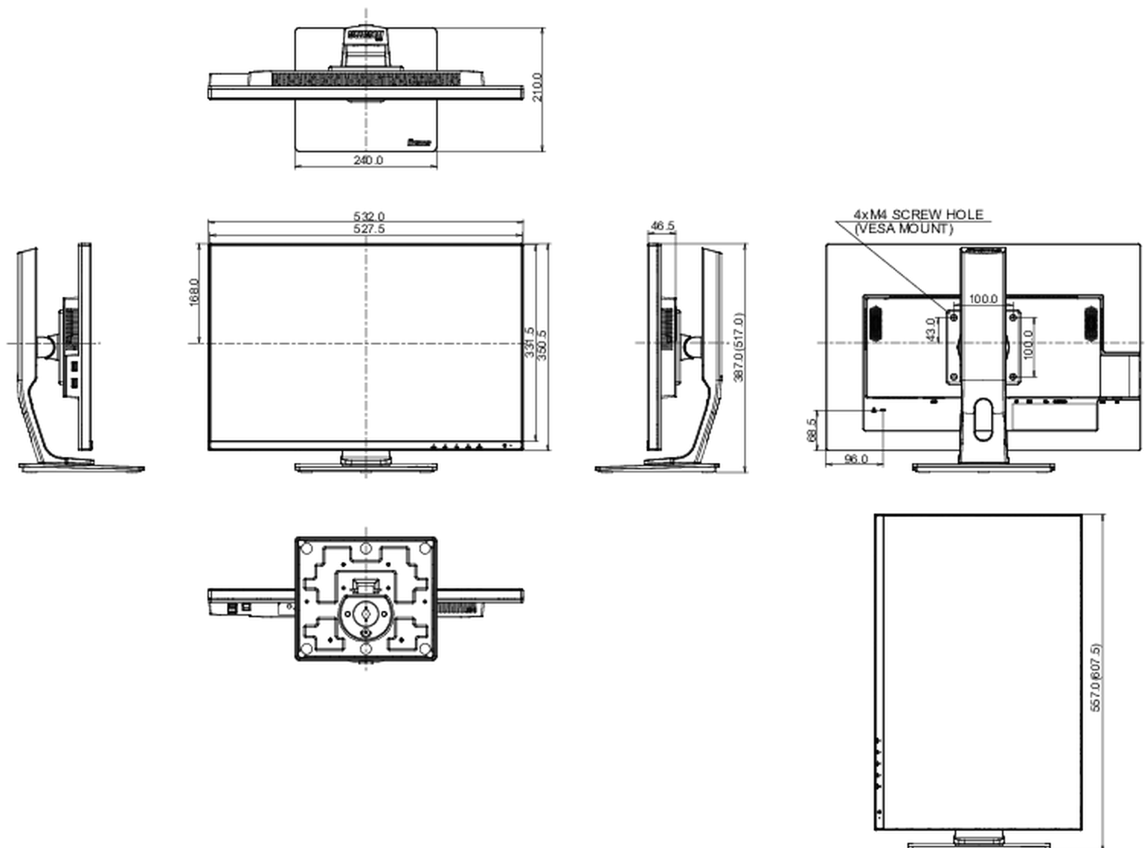

01 DISPLAY CHARACTERISTICS

Design	3-side borderless
Diagonal	24.1", 61.13cm
Panel	IPS (In-Plane-Switching), matte finish
Native resolution	1920 x 1200 @60Hz (2.3 megapixel)
Aspect ratio	16:10
Panel brightness	300 cd/m ²
Static contrast	1000:1
Advanced contrast	5M:1
Response time (GTG)	5ms
Viewing zone	horizontal/vertical: 178°/178°, right/left: 89°/89°, up/down: 89°/89°
Colour support	16.7mIn (sRGB: 99%; NTSC: 72%)
Horizontal Sync	24 - 82kHz
Viewable area W x H	518.4 x 324mm, 20.4 x 12.8"
Pixel pitch	0.27mm
Colour	matte, black

04 MECHANICAL

Display position adjustments	height, pivot (rotation), swivel, tilt
Height adjustment	130mm
Rotation (PIVOT function)	90°
Swivel stand	90°; 45° left; 45° right
Tilt angle	22° up; 5° down
VESA mounting	100 x 100mm

08 DIMENSIONS / WEIGHT

Product dimensions W x H x D	532 x 387 (517) x 210mm
Box dimensions W x H x D	675 x 190 x 420mm
Weight (without box)	5.88kg
Weight (with box)	7.59kg
EAN code	4948570118304

All trademarks and registered trademarks acknowledged. E & O E. Specification subject to change without notice. All LCD's comply with ISO-9241-307:2008 in connection with pixel defects.