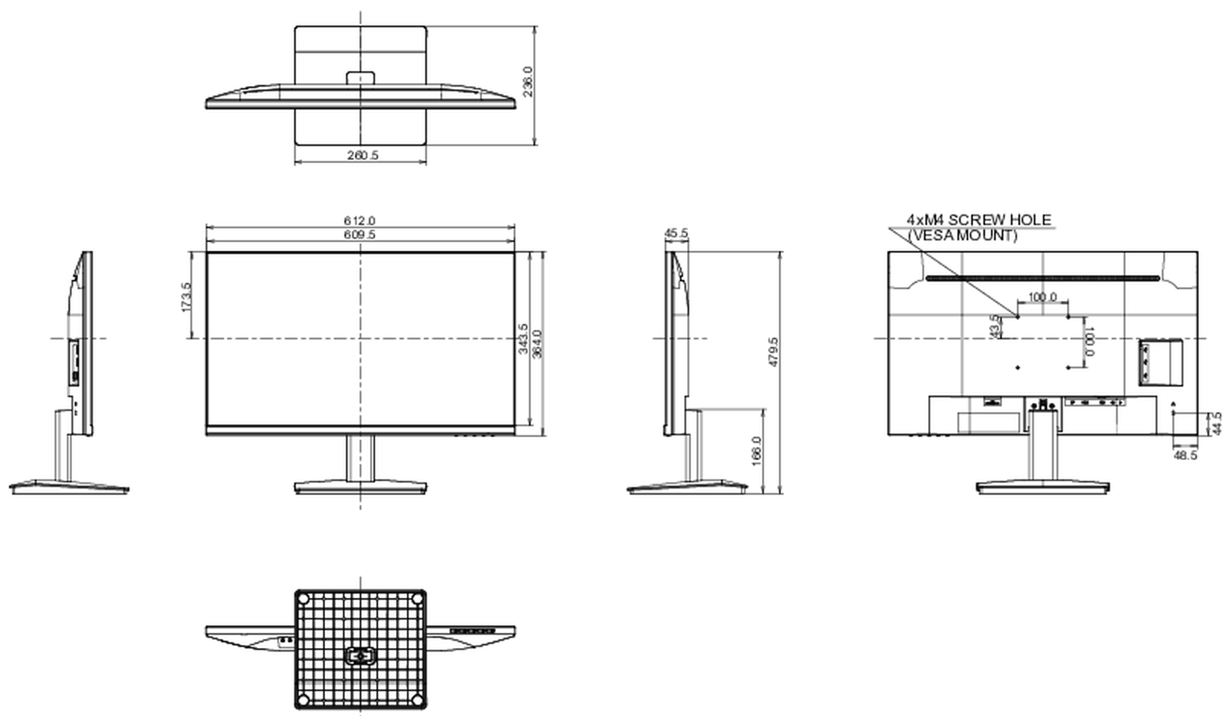

04 MECHANICAL

Display position adjustments	tilt
Tilt angle	21.5° up; 3.5° down
VESA mounting	100 x 100mm

05 ACCESSORIES INCLUDED

Cables	power, HDMI
--------	-------------

Other

quick start guide, safety guide

08 DIMENSIONS / WEIGHT

Product dimensions W x H x D	612 x 479.5 x 236mm
Box dimensions W x H x D	685 x 435 x 145mm
Weight (without box)	4.6kg
Weight (with box)	6.2kg
EAN code	4948570118809

* USB are available only for XU2793HSU.