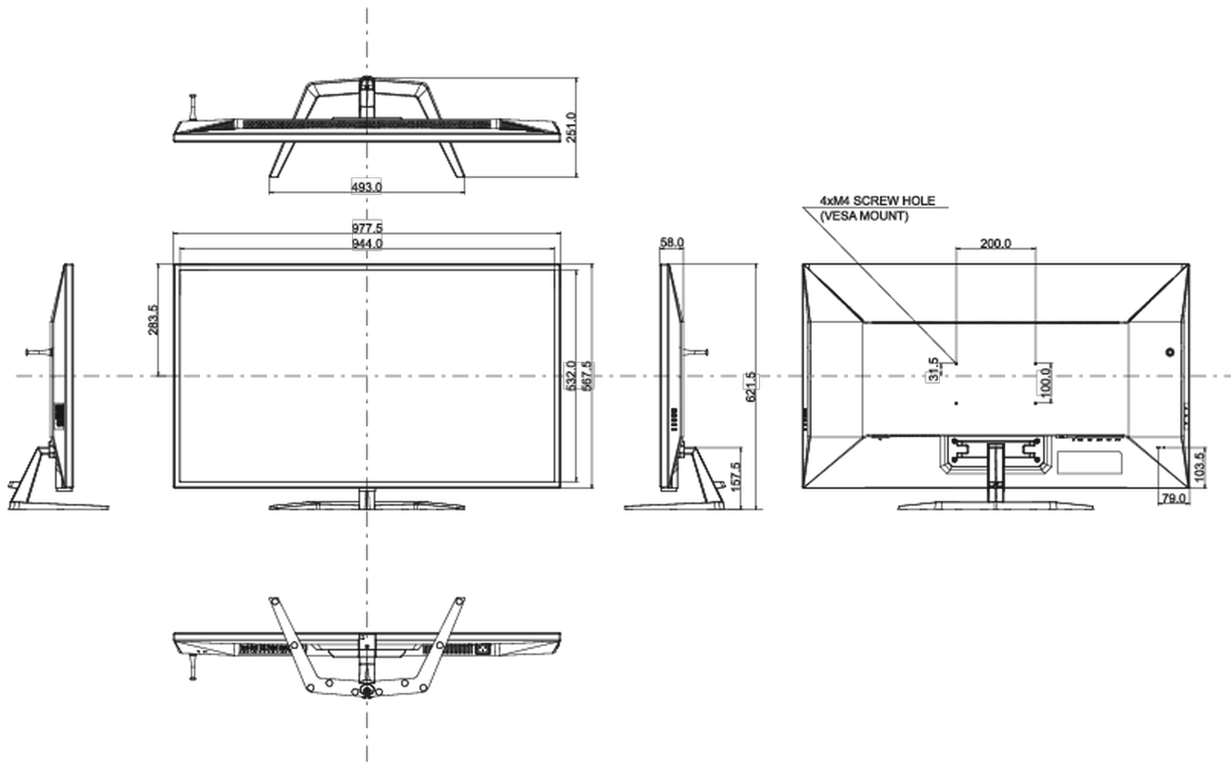

## 08 DIMENSIONS / WEIGHT

Product dimensions W x H x D	977.5 x 621.5 x 251mm
Box dimensions W x H x D	1071 x 760 x 240mm
Weight (without box)	14.5kg
Weight (without stand)	12.7kg
Weight (with box)	19kg
EAN code	4948570118519