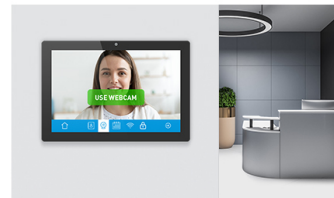

### 10.1" PCAP 10pt touch screen with Android and Power over Ethernet Technology

The ProLite TW1023ASC-B1P touch panel PC is a perfect choice for high-use environments such as retail, interactive POS, information desks or hospitality applications.

The Power over Ethernet technology (POE) allows to provide both data connection and power by a single cable, simplifying all installations. This monitor can operate in landscape, portrait or face-up orientation. Together with the built-in camera and speakers it offers limitless, interactive installation possibilities.

#### Built-in webcam & speakers

Making the screen a perfect solution for semi or fully automated reception solutions allowing businesses to track and manage visitor traffic at the front desk lobby without compromising on the safety and security of your staff, visitors and company assets.

## 01 DISPLAY CHARACTERISTICS

Design	Edge to edge glass
Diagonal	10.1", 25.5cm
Panel	IPS Panel Technology, LED
Native resolution	1280 x 800 (1 megapixel HD)
Aspect ratio	16:10
Panel brightness	450 cd/m <sup>2</sup>
Brightness	385 cd/m <sup>2</sup> with touch
Light transmittance	85%
Static contrast	1000:1 with touch
Response time (GTG)	25ms
Viewing zone	horizontal/vertical: 160°/160°, right/left: 80°/80°, up/down: 80°/80°
Colour support	16.7mIn 8bit
Viewable area W x H	216.6 x 135.4mm, 8.5 x 5.3"
Pixel pitch	0.1692mm
Bezel colour and finish	black, matte