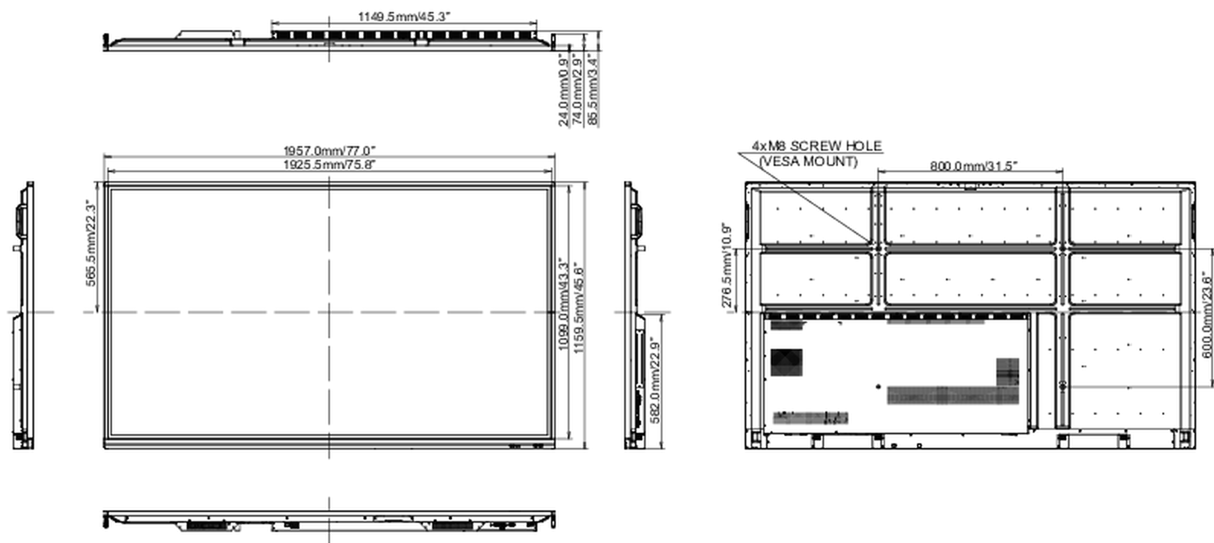

## 10 DIMENSIONS / WEIGHT

Product dimensions W x H x D	1957 x 1159 x 86mm
Box dimensions W x H x D	2123 x 280 x 1345mm
Weight (without box)	64.4kg
Weight (with box)	91kg
EAN code	4948570119011

All trademarks and registered trademarks acknowledged. E & O E. Specification subject to change without notice. All LCD's comply with ISO-9241-307:2008 in connection with pixel defects.