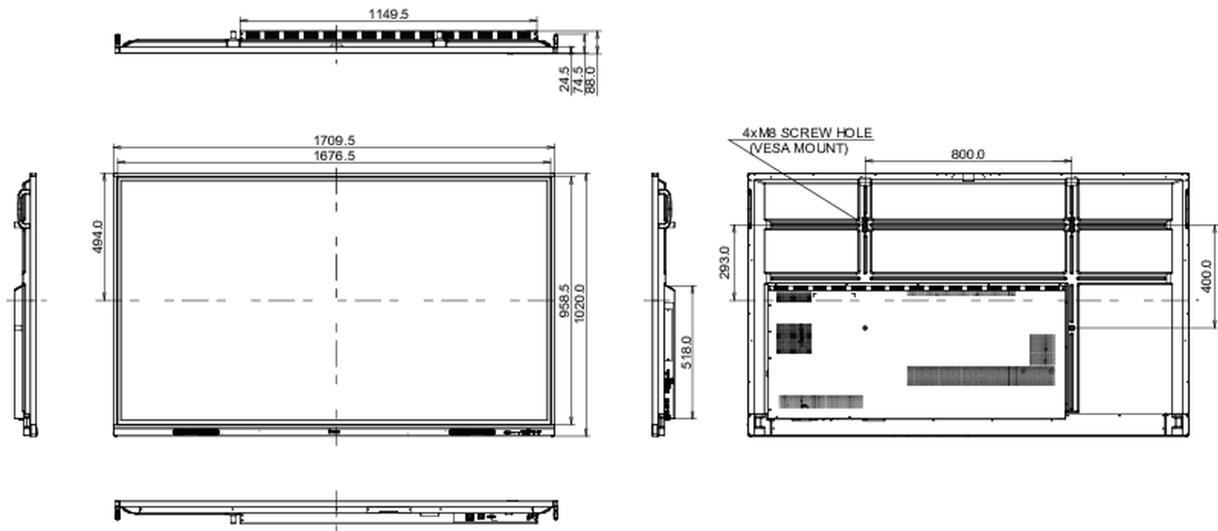

10 DIMENSIONS / WEIGHT

Product dimensions W x H x D	1709 x 1020 x 88mm
Box dimensions W x H x D	1863 x 1140 x 225mm
Weight (without box)	47kg
Weight (with box)	60.6kg
EAN code	4948570121847

All trademarks and registered trademarks acknowledged. E & O E. Specification subject to change without notice. All LCD's comply with ISO-9241-307:2008 in connection with pixel defects.