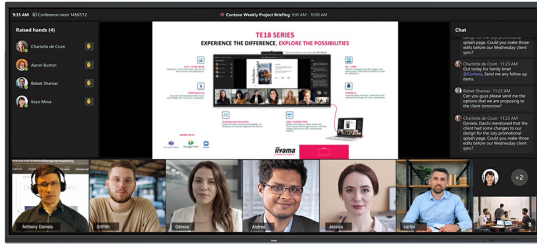

INFORMATION

105" Ultra-wide Interactive 5K UHD display with 21:9 panoramic view

- The TE10518UWI-B1AG is a revolutionary 105" 5K UHD Interactive Touchscreen that brings a new level of collaboration and engagement to your workspace. Boasting cutting-edge technology and a host of impressive features and functionalities, this interactive display is designed to transform the way you work, communicate, and share ideas. Whether it's for boardrooms, classrooms, or collaborative meeting spaces, this 105" 21:9 Ultra-Wide interactive touchscreen is the ultimate tool to foster creativity, productivity, and seamless communication.

Microsoft Teams Front Row

Take your collaboration to the next level with the integration of Microsoft Teams Front Row. This feature allows you to seamlessly host or join virtual meetings and video conferences using the interactive touchscreen as your central communication hub.

21:9 Ultra-Wide Screen

With an ultra-wide aspect ratio, this interactive touchscreen provides an expansive canvas to accommodate multiple content windows side-by-side, enhancing multitasking capabilities. The 21:9 Ultra Wide format is also the perfect optimisation for Microsoft Teams Front Row delivering an exceptional experience and meeting room equity for all attendees.

5K - 11 Mega Pixels

Experience stunning visuals with the 5K UHD resolution, offering crisp and clear images for a truly immersive viewing experience.

PURETOUCH-IR+

The state-of-the-art PureTouch-IR+ technology ensures accurate and precise touch responses, enabling effortless interaction and annotation.