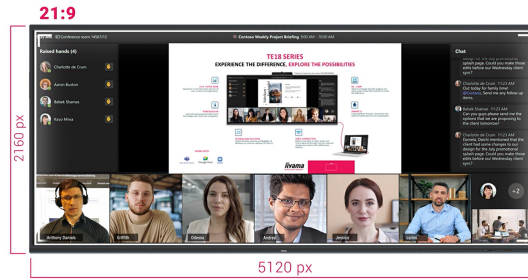

INFORMATION

105" Ultra-wide Interactive 5K UHD display with 21:9 panoramic view

- The TE10518UWI-B1AG is a revolutionary 105" 5K UHD Interactive Touchscreen that brings a new level of collaboration and engagement to your workspace. Boasting cutting-edge technology and a host of impressive features and functionalities, this interactive display is designed to transform the way you work, communicate, and share ideas. Whether it's for boardrooms, classrooms, or collaborative meeting spaces, this 105" 21:9 Ultra-Wide interactive touchscreen is the ultimate tool to foster creativity, productivity, and seamless communication.

Microsoft Teams Front Row

Take your collaboration to the next level with the integration of Microsoft Teams Front Row. This feature allows you to seamlessly host or join virtual meetings and video conferences using the interactive touchscreen as your central communication hub.

21:9 Ultra-Wide Screen

With an ultra-wide aspect ratio, this interactive touchscreen provides an expansive canvas to accommodate multiple content windows side-by-side, enhancing multitasking capabilities. The 21:9 Ultra Wide format is also the perfect optimisation for Microsoft Teams Front Row delivering an exceptional experience and meeting room equity for all attendees.

5K - 11 Mega Pixels

Experience stunning visuals with the 5K UHD resolution, offering crisp and clear images for a truly immersive viewing experience.

PURETOUCH-IR+

The state-of-the-art PureTouch-IR+ technology ensures accurate and precise touch responses, enabling effortless interaction and annotation.