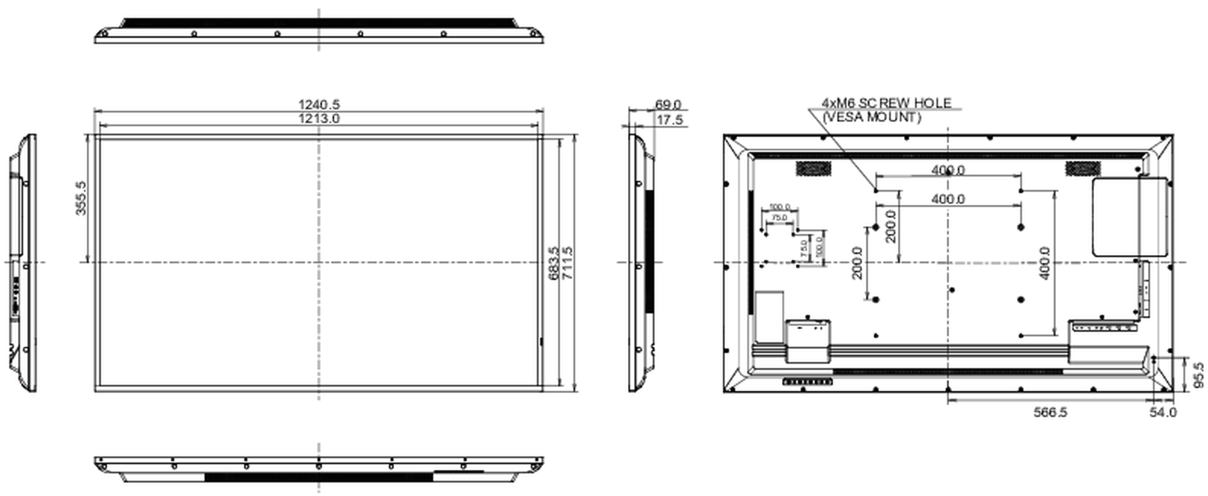

08 SUSTAINABILITY

Regulations	CB, CE, TÜV-Bauart, EAC, RoHS support, ErP, WEEE, REACH
Energy efficiency class (Regulation (EU) 2017/1369)	G
REACH SVHC	above 0.1%: Lead

09 DIMENSIONS / WEIGHT

Product dimensions W x H x D	1240.5 x 711.5 x 69mm
Box dimensions W x H x D	1370 x 850 x 156mm
Weight (without box)	14.7kg
Weight (with box)	20.4kg
EAN code	4948570120956