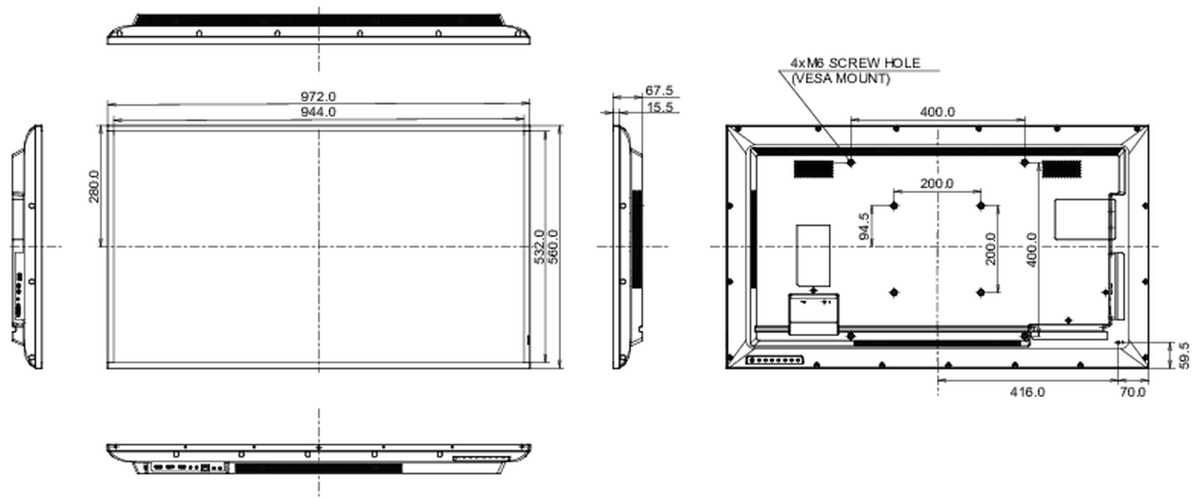

## 09 DIMENSIONS / WEIGHT

Product dimensions W x H x D	972 x 560 x 67.5mm
Box dimensions W x H x D	1070 x 690 x 139mm
Weight (without box)	8.8kg
Weight (with box)	12.3kg
EAN code	4948570120932

All trademarks and registered trademarks acknowledged. E & O E. Specification subject to change without notice. All LCD's comply with ISO-9241-307:2008 in connection with pixel defects.