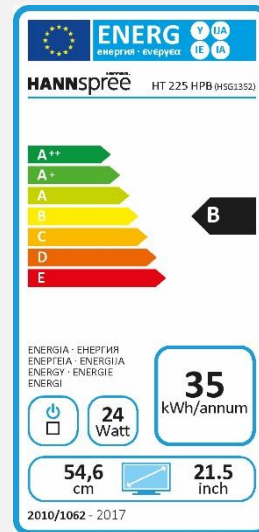

HT 225 HPB

21.5" / 54,6cm Diagonal
LED Backlight – Format 16:9

- 21,5" Touch Monitor LED Backlight
- 1920 x1080 Full HD Resolution
- 10-Point Touch
- 178° / 178° Ultra Wide Viewing Angle
- Aspect Ratio 16:9
- Hard Glass Protection (Hardness 7H)
- 80,000,000:1 Active Contrast
- HDMI + DP + VGA Inputs
- Built-In Stereo Speakers
- Multi-Video Modes : PC / Movie / Game / ECO
- Wall-Mountable (VESA)
- Ergonomic Smart adjustable stand.
- Tilt Angle:15°~70°

Adj
Stand

Display Size	54,6cm / 21.5" Diagonal
Panel Type	TFT – LED Backlight
Aspect Ratio	16:9
Resolution (H x V)	1920 x 1080 Full HD
Brightness	250cd/m ²
Contrast (Typ.)	1.000:1 (Typical)
Contrast (Active)	80.000.000:1 (Active)
Viewing Angle L/R; U/D	178° H – 178° V (CR >10)
Response Time	7 msec (GTG)
Pixel Pitch	0,24825 (H) x 0,24825 (V) mm
Touch Type	Projected Capacitive Type – 10 Point Touch
Display Colors	16.7M Colors
Horizontal Frequency	30 ~ 82 kHz
Vertical Frequency	55 ~ 76 Hz
Max Display Frequency	1920 x 1080 @ 60Hz
Input 1	D-Sub (VGA)
Input 2	HDMI (Ver. 1.3; compatible with 1.4)
Input 3	Display Port (Ver. 1.2a)
Buil-in Speakers	Yes, 2W x 2; PC Audio line in
Power Consumption	On: 24 W; Stand-by: 0,28W; Off: 0,26W
AC Power Range	AC 100 ~ 240 Volt; 50 ~ 65 Hz
Product Dimensions	490,3 x 47,8 x 299,4 mm (W x D x H)
Packing Dimensions	550 x 115 x 366 mm (W x D x H)
Net / Gross Weight	3,6 Kgs / 4,6 Kgs
Bezel & Color Plan	Arm / Base/Rear Cover/Bezel- Texture

VESA Mounting	100 x 100 mm
Monitor Stand	Smart Adjustable Stand ("book" type)
Tilt / Kensington Lock	15° ~ 70° / Yes
Display Protection	Thickness 0,7 mm
Hardness / Transmittance	7H Toughened hard panel surface / ≥85%
Controls	Menü, Bri (+), Vol (-), Input/Enter, Power
Color	Warm, Natural, Cool, User Mode
Preset Mode	Standard, Game, Cinema, Scenery, Text Modes
On Screen Display	9 OSD Languages
Accessory	Power Cable (1,8m); VGA Cable (1,5m); Audio Cable (1,5m); USB Cable (1,8m); Warranty Card; Quick Start Guide