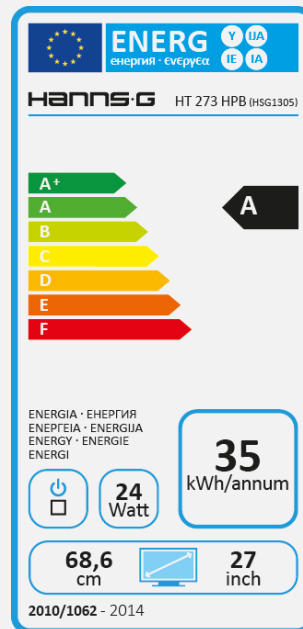

Adj
Stand

Display Size	68,58cm / 27" Diagonal
Panel Type	TFT – LED Backlight
Aspect Ratio	16:9
Resolution (H x V)	1920 x 1080 Full HD
Brightness	300cd/m ²
Contrast (Typ.)	1.000:1 (Typical)
Contrast (Active)	80.000.000:1 (Active)
Viewing Angle L/R; U/D	178° H – 178° V (CR > 10)
Response Time	8 msec (Typical)
Pixel Pitch	0,311 (H) x 0,311 (V) mm
Touch Type	Projected Capacitive Type – 10 Point Touch
Display Colors	16.7M Colors
Horizontal Frequency	31 ~ 80 kHz
Vertical Frequency	56 ~ 75 Hz
Max Display Frequency	1920 x 1080 @ 60Hz
Input 1	D-Sub (VGA)
Input 2	HDMI
Input 3	-
Buil-in Speakers	Yes, 2W x 2; Earphone Audio Out x 1
Power Consumption	On: 24W; Stand-by: 0,37W; Off: 0,24W
AC Power Range	External Power Supply. Input: AC 100 ~ 240 Volt; 50 ~ 60 Hz. Output: 12V – 3A
Product Dimensions	653,2 x 52,1 x 410,7 mm (W x D x H)
Packing Dimensions	720 x 144 x 525 (W x D x H)
Net / Gross Weight	7,1 Kgs / 8,36 Kgs
Bezel & Color Plan	Front bezel, back-cover, hinge-cover, IO-cover, TP-cover, black texture

VESA Mounting	100 x 100 mm
Monitor Stand	Smart Adjustable Stand ("book" type)
Tilt / Kensington Lock	10° ~ 55° / Yes
Display Protection	Thickness 2,0 mm
Hardness / Transmittance	≥7H Toughened hard panel surface / ≥86%
Controls	Menü, Bri (+), Vol (-), Input/Enter, Power
Color	Warm, Natural, Cool, User Mode
Preset Mode	PC, Movie, Game, ECO Modes
On Screen Display	12 OSD Languages
Accessory	Power Cable (1,5m); VGA Cable (1,5m); Audio Cable (1,8m); USB Cable (1,8m); Warranty Card; Quick Start Guide

Supplier's Name	HANNspree
Model Name	HT273HPB
Energy Efficiency Class	A
Screen Size (Centimetres)	68,58
Screen Size (Inches)	27,00
On mode power Consumption (W)	24
Annual Energy Consumption* (kWh)	35
Standby-mode Power Consumption (W)	0,37
Off-mode Power Consumption (W)	0,24
Screen Resolution	1920 x 1080