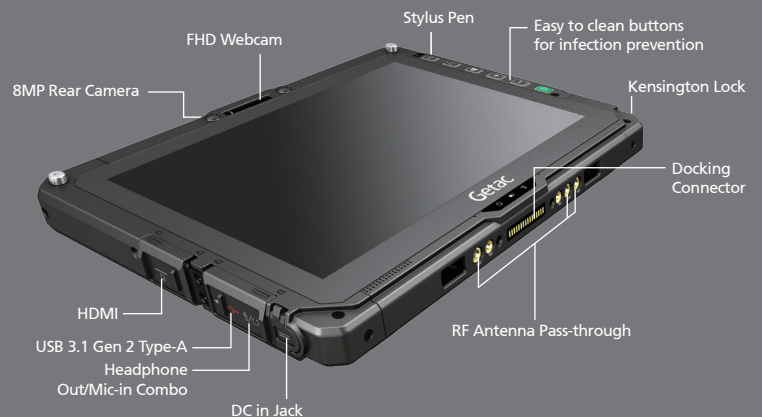

UX10-IP FULLY RUGGED TABLET

- 8th Generation Intel® Core™ i5 Processor.
- Sealed front buttons ensure easy cleaning to support infection prevention of medical healthcare professionals.
- 10.1" FHD LumiBond® 2.0 display with Getac sunlight readable technology (1,000 nits) and capacitive touchscreen. Optional Dual mode touchscreen and digitiser.
- Enhanced security to guard against security attacks and keep sensitive data safe.
- Optional multi-functional hard handle for on-the-job mobility and flexibility.
- Long battery life with high capacity battery and hot-swappable option for full shift working.

※ This device is not medical grade, however because of its ergonomic design and easy to clean surface it can also be used in healthcare related environments.