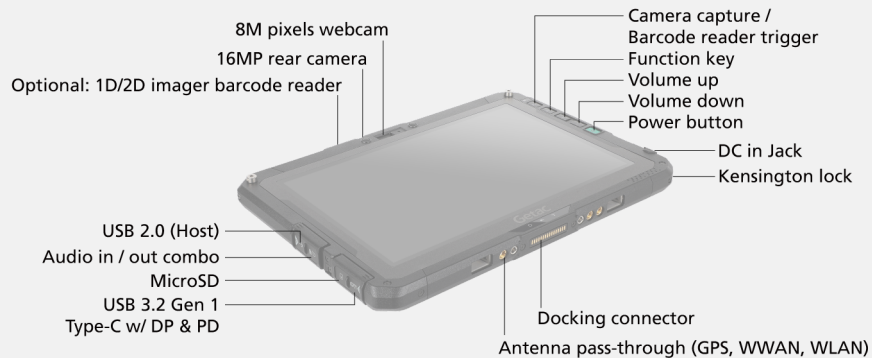

ZX10 FULLY RUGGED TABLET

- Qualcomm® Snapdragon™ 660, Octa-core Processor
- 10.1" LumiBond® display with Getac sunlight readable technology and glove-enabled capacitive touchscreen
- Dual hot-swappable batteries for uninterrupted operation
- 6ft drop, MIL-STD-810H and IP66 certified
- Optional 1D/2D imager barcode reader

ZX10 FULLY RUGGED TABLET

SPECIFICATIONS

Operating System	Android™ 11.0
Mobile Computing Platform	Qualcomm® Snapdragon™ 660, Octa-core 1.95GHz Max. 2.2GHz
VGA Controller	Qualcomm® Adreno™ 512 GPU
Display	10.1" TFT LCD WUXGA (1920 x 1200) Protection film 800 nits LumiBond® display with Getac sunlight readable technology Capacitive multi-touch screen
Storage & Memory	4GB LPDDR4, 64GB eMMC Optional: 6GB LPDDR4, 128GB eMMC
Device Button	Power button 4 tablet programmable buttons
Pointing Device	Touchscreen - Capacitive multi-touch screen - Optional: Dual mode touchscreen (multi-touch)
Expansion Slot	Optional: 1D/2D imager barcode reader Optional: Smart card reader Optional: HF RFID/NFC combo reader ⁱ
I/O Interface	8M pixels webcam x 1 16M pixels auto focus rear camera x 1 Audio in/out combo x 1 DC in Jack x 1 USB 3.2 Gen 1 Type-C w/ DP & PD x 1 USB 2.0 (Host) x 1 MicroSD x 1 Docking connector x 1 Optional: RF antenna pass-through for GPS, WLAN and WWAN