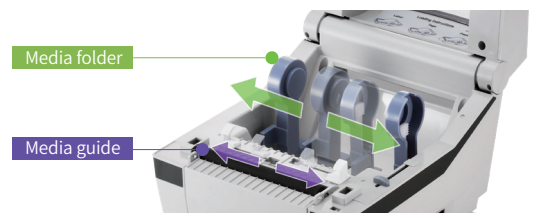

Economic and Compact

Basic Functions

- Printing speed up to 5 ips (127 mm/s)
- Fast data processing speed for various types of label
- The SRP-E770III is fully compatible with market-leading programming languages; SLCS, BPL-Z™, BPL-E™
- Smart switch programming language without setting the mode

User-Friendly Design

- Standard Interface : USB
  Optional Interface : USB + Serial
  USB + Ethernet
- Compatible with label design software; BIXOLON's Label Artist™, Seagull's BarTender® and BarTender® UltraLite for BIXOLON
- Easy media loading with adjustable media width guide and folder
- Optional Peeler
- Various mode set ups via button confirmed by visual LED