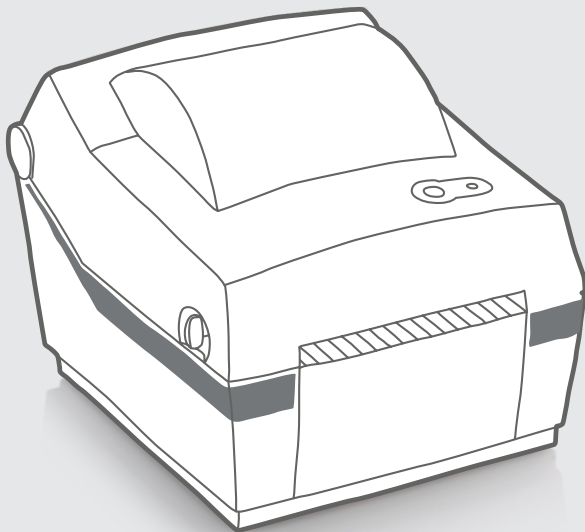

Economic and Compact

Basic Functions

- Printing speed up to 5 ips (127 mm/s)
- Fast data processing speed for various types of label
- The SRP-E770III is fully compatible with market-leading programming languages; SLCS, BPL-Z™, BPL-E™
- Smart switch programming language without setting the mode

User-Friendly Design

- Standard Interface : USB
  Optional Interface : USB + Serial
  USB + Ethernet
- Compatible with label design software; BIXOLON's Label Artist™, Seagull's BarTender® and BarTender® UltraLite for BIXOLON
- Easy media loading with adjustable media width guide and folder
- Optional Peeler
- Various mode set ups via button confirmed by visual LED