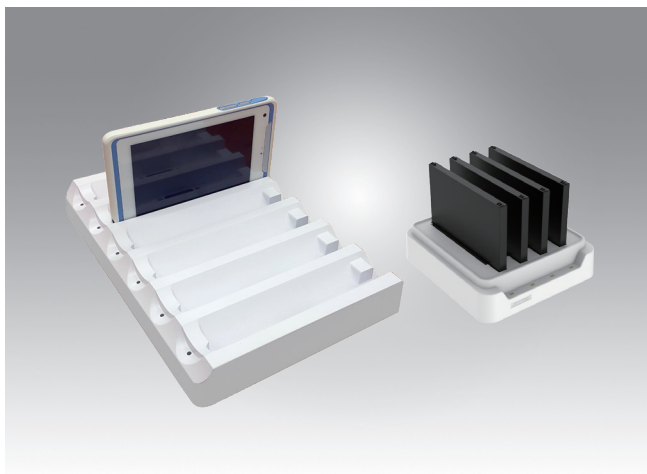

		Advanced VESA Docking Station	VESA Docking Station with USB
I/O		2 x USB 3.0 1 x RS-232 COM 1 x Gigabit LAN 1 x Power jack	2 x USB 2.0 1 x Power jack
Stand		-	-
Power	Input Voltage	9 ~ 32 V	19 V
Mechanical	Dimensions (W x D x H)	160 x 61.8 x 189.2 mm (6.3 x 2.4 x 7.4 in)	160 x 61.8 x 189.2 mm (6.3 x 2.4 x 7.4 in)
	Weight	0.282 kg (0.62 lb)	0.28 kg (0.61 lb)
Environment	Operating Temperature	-10 ~ 50 °C (14 ~122 °F)	-10 ~ 50 °C (14 ~122 °F)
	Storage Temperature	-20 ~ 70 °C (-4 ~ 158 °F)	-20 ~ 70 °C (-4 ~ 158 °F)
	Safety	UL, CB, LVD, CCC	UL, CB, LVD, CCC
	Certifications	CE, FCC, CCC	CE, FCC, CCC

Packing List

Item	AIM-VSD0-0001	AIM-VSD0-0003
1	1 x VESA Dock(Advanced I/O)	1 x VESA Dock(Charging & USB Only)
2	1 x AC/DC adaptor	1 x AC/DC adaptor

Note: The packing list doesn't Include power cord. Please order based on following PNs.

AIM-55 Multi-Bay Charging Station

Features

- Supports charging of up to 6 tablets/4 batteries simultaneously
- Overcurrent and overvoltage protection provided
- Rapid single-handed docking and undocking
- LED indicators for monitoring charging status