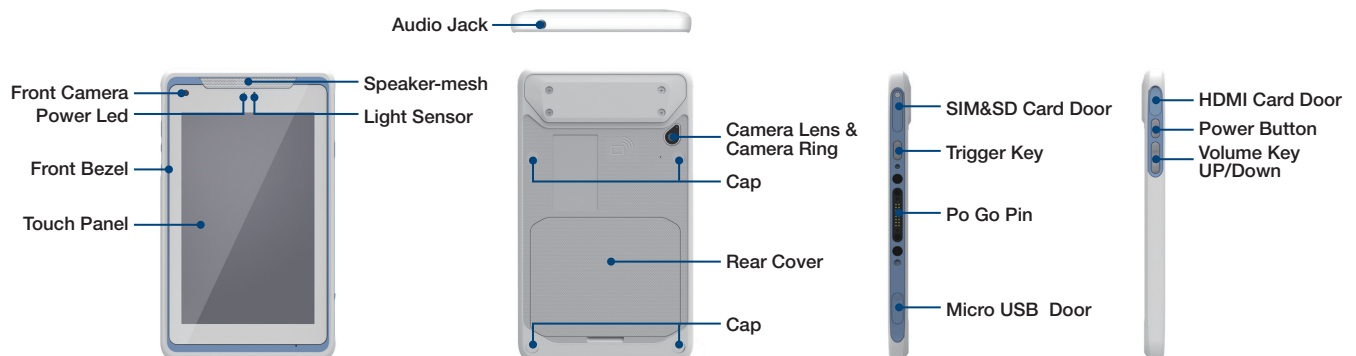

Product View / Function Introduce