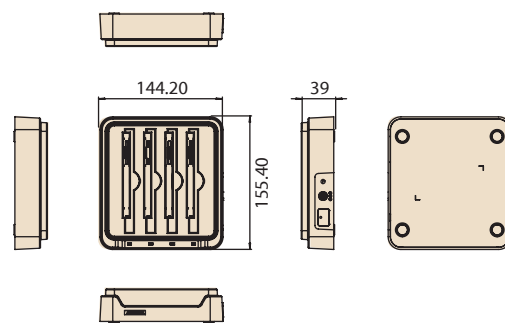

Specifications

		Multi-Tablet Charging Station	Multi-Battery Charging Station
Capacity	Number of Bays	6	4
	Charging Current	2A	2.5A
	Charging Voltage	9 V	4.35 V
Power	Input Voltage	19 V	19 V
	LED Indicators	Green: Full Amber: Charging Red: Error	Green: Full Amber: Charging Red: Error
Mechanical	Dimensions (W x D x H)	387 x 269 x 49 mm (15.23 x 10.59 x 1.92 in)	144 x 155 x 39 mm (5.66 x 6.10 x 1.53 in)
	Weight	1.98 kg (4.36 lb)	0.48 kg (1.05 lb)
Environment	Operating Temperature	0 ~ 40 °C (32 ~ 104 °F)	0 ~ 40 °C (32 ~ 104 °F)
	Storage Temperature	-10 ~ 50 °C (14 ~ 122 °F)	-10 ~ 50 °C (14 ~ 122 °F)
	Safety	UL, CB, LVD, CCC, RCM	UL, CB, LVD, CCC, RCM
	Certifications	CE, FCC, CCC, RCM, BSMI	CE, FCC, CCC, RCM, BSMI

Dimensions

Unit: mm

Multi-Tablet Charging Station

Multi-Battery Charging Station

Ordering Information

Part Number	Description
AIM-MTCS-0001	Multi-tablet charging station for AIM
AIM-MBCS-0001	Multi-battery charging station for AIM