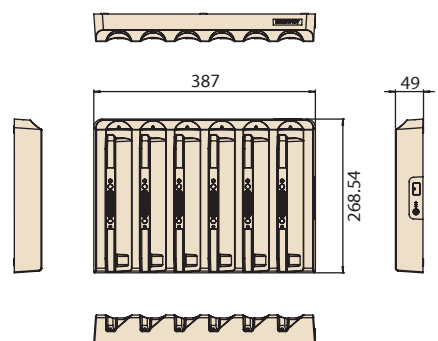

Dimensions

Unit: mm

Multi-Tablet Charging Station

Multi-Battery Charging Station

Ordering Information

Part Number	Description
AIM-MTCS-0001	Multi-tablet charging station for AIM
AIM-MBCS-0001	Multi-battery charging station for AIM