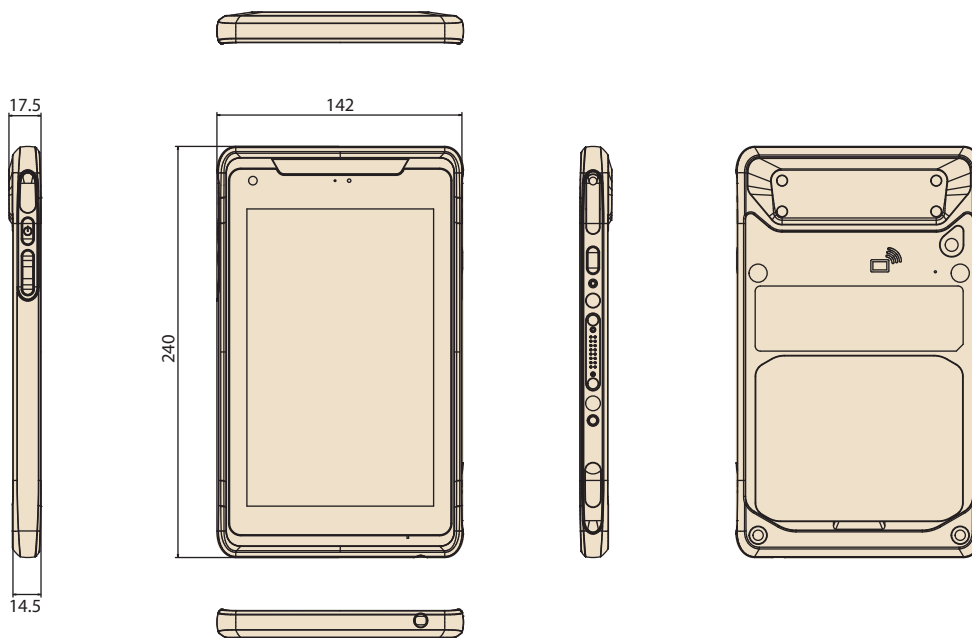

Dimensions

Unit: mm

Tablet Ordering Information

Medical grade

P/N	Description
AIM-55AT-12301001	Intel x5-Z8350 Cherry Trail 1.44GHz 4GB+64GB WiFi Win10 IoT 64 bit
AIM-55AT-13301001	Intel x5-Z8350 Cherry Trail 1.44GHz 4GB+64GB WiFi Android 6.0

Peripherals Ordering Information

P/N	Description
AIM-BCRS-0020	20 degree barcode scanner (Honeywell 3680)
AIM-BCRS-0070	70 degree barcode scanner (Honeywell 3680)
AIM-LANC-0001	LAN COM (RJ45x1, COMx1)
AIM-SRPO-0000	Hand strap with screw
AIM-SRPO-0001	Sholder strap with screw
AIM-VSD0-0001	VESA Dock (Full config I/O)
HIT-STD-W001-C	VESA Dock Stand
AIM-P704	EETi Active Stylus
AIM-MTCS-0001	Multi tablet charging station
AIM-MBCS-0001	Multi battery charging station

Optional Accessories

P/N	Description
Y5AAIM5500	AIM-55 White color power cord (US) (Phihong)
XAIM-A19WMUSB-M	Adaptor MM18M-59A-R (for Medical/ Phihong)
1700001524	Power cord (USA) UL 3P 10A 125V 183 cm
1700008921	Power cord (Japan) PSE 3P 7A 125V 183 cm
1700019146	Power cord (China) CCC 3P 10A 250V 183 cm
1700018553	Power cord (NZ/AU) SAA 3P 10A 250V 183 cm
170203180A	Power cord (UK) BSI 3P 10A 250V 183 cm
170203183C	Power cord (EU) 3P 2.5A 250V 183 cm

Note: Power cords are suitable for AIM-55, AIM-VSD, and AIM-MCS.

Packing List

Description
1 x AIM-55
1 x 3.8V/4900mAh lithium-ion battery
1 x AC adaptor
1 x Power cord TW (USA)