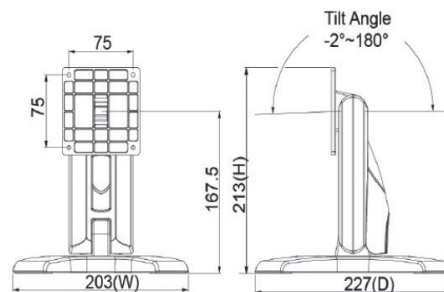

		Advanced VESA Docking Station	VESA Docking Station with USB
I/O		2 x USB 3.0 1 x RS-232 COM 1 x Gigabit LAN 1 x Power jack	2 x USB 2.0 1 x Power jack
Stand		-	-
Power	Input Voltage	9 ~ 32 V	19 V
Mechanical	Dimensions (W x D x H)	160 x 61.8 x 189.2 mm (6.3 x 2.4 x 7.4 in)	160 x 61.8 x 189.2 mm (6.3 x 2.4 x 7.4 in)
	Weight	0.282 kg (0.62 lb)	0.28 kg (0.61 lb)
Environment	Operating Temperature	-10 ~ 50 °C (14 ~122 °F)	-10 ~ 50 °C (14 ~122 °F)
	Storage Temperature	-20 ~ 70 °C (-4 ~ 158 °F)	-20 ~ 70 °C (-4 ~ 158 °F)
	Safety	UL, CB, LVD, CCC	UL, CB, LVD, CCC
	Certifications	CE, FCC, CCC	CE, FCC, CCC

Dimensions

Unit: mm

VESA Advanced/VESA Docking Station

VESA Dock Stand

Ordering Information

Part Number	Description
AIM-VSD0-0001	AIM 8 advanced VESA docking station (Full I/O configuration)
AIM-VSD0-0003	AIM 8 VESA docking station with USB (USB)
HIT-STD-W001-C	AIM 8 VESA stand