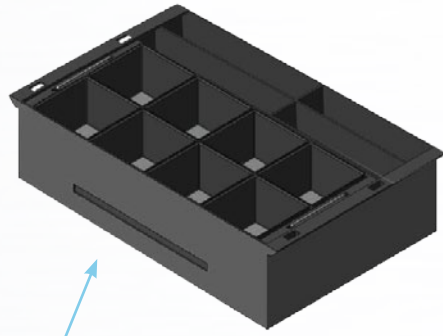

High Capacity

The removable insert can accommodate 8 coins and 4 notes. Extra deep coin cups and note compartments allow for a substantial quantity of cash to be stored within the drawer with additional storage underneath the coin compartments.

Durable

With a robust steel construction and steel ball bearing runners, the STD2000 is a hard wearing cash drawer suitable for a wide range of retail environments.

Multiple Storage

The drawer also provides further storage behind the insert, with an area that can be adapted to hold a variety of media or high value items.

Functional

The removable coin cups sit in a lift-out tray to make it easy to transport the coins to the back office.

INSTALL IT. FORGET IT.

20466 insert

Lockable lid for insert

STD2000 Specifications:

Size:	(W x D x H, with feet) 415 x 422 x 138 mm 16.3 x 16.6 x 5.4 x inches	Insert:	4 note, 8 coin removable ABS insert
Construction:	Robust steel construction	Media:	1 media posting slot
Cycle life:	Tested to last beyond one million cycles	Currencies:	Accepts the majority of European currencies (Euro, Sterling and many more) USD\$ is not supported The note compartments can be sub divided to provide storage for additional notes
Warranty	One year warranty*	Lock options:	3 function lock: Electronic open, manual open, deadlocked
Colour:	Black or white, powder coated with a fine, textured finish	Key options:	3 position, 75 series random lock (200 combinations) with 2 keys
Interface:	RJ11/12 Epson interface 24V with 3M adaptor cable Drawer status microswitch	Accessories:	Lockable lid for insert (random lock)
Fixing:	Bolt down facility in base		