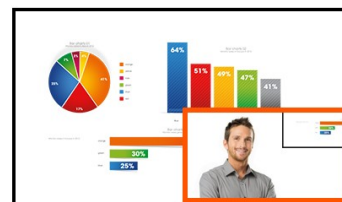

ProLite LH4264S - a 42" Full HD professional large format display

Incorporating IPS panel technology the LH4264S guarantees great viewing from all angles, high brightness and exceptional colour clarity. It features an ambient light sensor delivering exceptional performance with the added benefit of saving on power. Features include PIP and PBP perfect for Video Conferencing or handing multi-input content in many environments. Landscape and Portrait friendly, the display can be mounted according to the application for true impact in Digital Signage.

IPS

IPS technology offers higher contrast, darker blacks and much better viewing angles than standard TN technology. The screen will look good no matter what angle you look at it.

PIP

PIP (Picture in Picture) function allows you to watch images coming from two different sources at the same time.

## 1. DISPLAY CHARACTERISTICS

DIAGONAL	42"; 106.5 cm
PANEL	IPS, LED-Backlit
DISPLAY AREA H X W	522 x 927.9 mm; 20.6" x 36.5 "
RESPONSE TIME	9 ms
CONTRAST	1 000 : 1 typical
BRIGHTNESS	400 cd/m <sup>2</sup> typical
VIEWING ZONE	horizontal/vertical: 178° / 178°; right/left: 89° / 89°; up/down: 89° / 89°
DISPLAY COLOUR	16.7 million
PIXEL PITCH H X V	0.4833 x 0.4833 mm
NATIVE RESOLUTION	Full HD 1080p, 1920 x 1080 ( 2.1 megapixel)
HORIZONTAL SYNC	30 - 83 KHz
VERTICAL SYNC	50 - 76 Hz
SYNCHRONIZATION	Separate Sync
ASPECT RATIO	16 : 9
PIP (PICTURE IN PICTURE)	PIP, PBP
MAX. NON-STOP OPERATING TIME	18 hours/day (IRFM on)