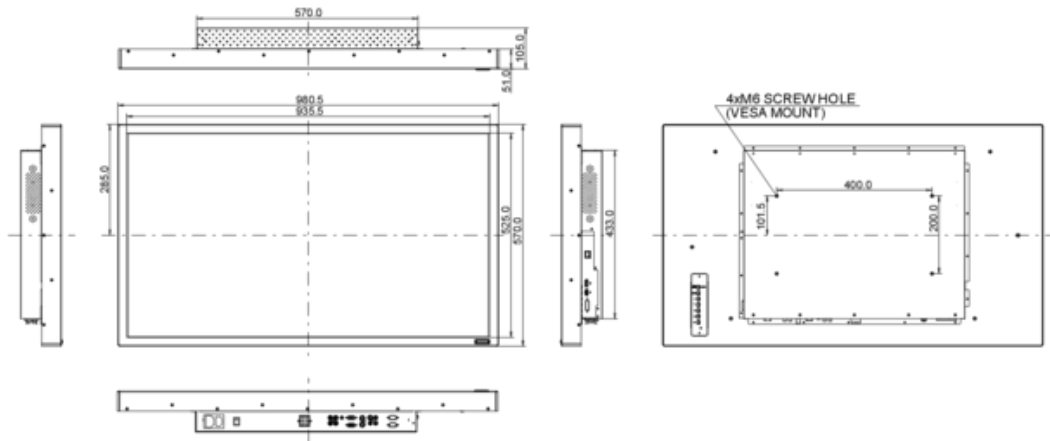

## 7. DIMENSIONS & WEIGHT

DIMENSIONS W X H X D	980.5 x 570 x 105 mm
WEIGHT	18 kg

---

All trademarks and registered trademarks acknowledged. E & O E. Specification subject to change without notice. All LCD's comply with ISO-9241-307:2008 in connection with pixel defects.